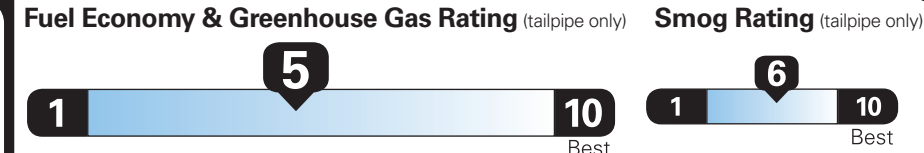

SAFETY/SECURITY

- ADVANCETRAC™ WITH RSC®
- AIRBAG-DRIVER/PASS KNEE
- AIRBAGS - DUAL STAGE FRONT
- AIRBAGS - FRONT SEAT MOUNTED SIDE IMPACT
- AIRBAGS - SAFETY CANOPY®
- INDIV TIRE PRESS MONIT SYS
- LATCH CHILD SAFETY SYSTEM
- PERSONAL SAFETY SYSTEM™
- SECURILOCK® ANTI-THEFT SYS
- SOS POST-CRASH ALERT SYS™

WARRANTY

- 3YR/36,000 BUMPER / BUMPER
- 5YR/60,000 POWERTRAIN
- 5YR/60,000 ROADSIDE ASSIST

INCLUDED ON THIS VEHICLE

(MSRP)

EQUIPMENT GROUP 201A

OPTIONAL EQUIPMENT/OTHER

.18" SPLT-SPK SLVR PTD ALUM WH	
245/60R18 A/S BSW TIRES	
ROOF-RACK SIDE RAILS - SILVER	165.00
HEATED STEERING WHEEL	350.00
CONVENIENCE PACKAGE	1,250.00
.PERIMETER ALARM	
.POWER LIFTGATE	
.REMOTE START SYSTEM	
.UNIVERSAL GARAGE DOOR OPENER	
.WIRELESS CHARGING PAD	
50 STATE EMISSIONS	NO CHARGE
MINI SPARE WHL/TIRE	100.00
FRONT LICENSE PLATE BRACKET	NO CHARGE

PRICE INFORMATION

BASE PRICE	$39,665.00
TOTAL OPTIONS/OTHER	1,865.00
TOTAL VEHICLE & OPTIONS/OTHER	41,530.00
DESTINATION & DELIVERY	1,495.00

EPA DOT Fuel Economy and Environment

Gasoline Vehicle

Fuel Economy

23 MPG
combined city/hwy

21 city
28 highway

4.3 gallons per 100 miles

Small SUVs range from 14 to 123 MPG. The best vehicle rates 140 MPGe.

You spend $2,000

more in fuel costs over 5 years compared to the average new vehicle.

Annual fuel cost $2,350

This vehicle emits 380 grams CO₂ per mile. The best emits 0 grams per mile (tailpipe only). Producing and distributing fuel also create emissions; learn more at fueleconomy.gov.

Actual results will vary for many reasons, including driving conditions and how you drive and maintain your vehicle. The average new vehicle gets 28 MPG and costs $9,750 to fuel over 5 years. Cost estimates are based on 15,000 miles per year at $3.60 per gallon. MPGe is miles per gasoline gallon equivalent. Vehicle emissions are a significant cause of climate change and smog.

fueleconomy.gov

Calculate personalized estimates and compare vehicles

Smartphone QR Code™

GOVERNMENT 5-STAR SAFETY RATINGS

Overall Vehicle Score ★★★★★

Based on the combined ratings of frontal, side and rollover. Should ONLY be compared to other vehicles of similar size and weight.

Frontal Crash Driver Passenger ★★★★★

Based on the risk of injury in a frontal impact. Should ONLY be compared to other vehicles of similar size and weight.

Side Crash Front seat Rear seat ★★★★★

Based on the risk of injury in a side impact.

Rollover ★★★★★

Based on the risk of rollover in a single-vehicle crash.

Star ratings range from 1 to 5 stars (★★★★★), with 5 being the highest. Source: National Highway Traffic Safety Administration (NHTSA). www.safercar.gov or 1-888-327-4236

FordPass Connect™

Download the FordPass™ app* and you can:

1. **Access Vehicle Control Features**
2. Remotely start, lock and unlock your vehicle.
   - Locate your vehicle and check approximate fuel range.
   - Receive vehicle health alerts.

1. **Activate 4G LTE Wi-Fi Hotspot**
2. New vehicles include a 3-month or 3GB data (whichever comes first) Wi-Fi trial.
   - Connect up to ten Wi-Fi-equipped devices.

The FordPass Connect™ modem is active and sending vehicle data (e.g., diagnostics) to Ford. See in-vehicle Settings for connectivity options.

Insist on Ford Protect! The only extended service plan fully backed by Ford and honored at every Ford dealership in the U.S., Canada and Mexico. See your Ford dealer or visit www.FordOwner.com.

WARNING: Operating, servicing and maintaining a passenger vehicle, pickup truck, van, or off-road vehicle can expose you to chemicals including engine exhaust, carbon monoxide, phthalates, and lead, which are known to the State of California to cause cancer and birth defects or other reproductive harm. To minimize exposure, avoid breathing exhaust, do not idle the engine except as necessary, service your vehicle in a well-ventilated area and wear gloves or wash your hands frequently when servicing your vehicle. For more information go to www.P65Warnings.ca.gov/passenger-vehicle.

SCAN OR TEXT 2FRBB17071 TO 48028

Msg & Data rates may apply. Text HELP for help

www.ford.com/help/privacy-terms/