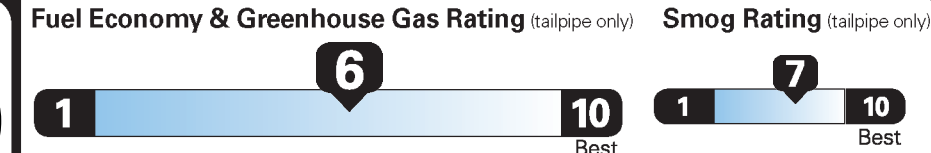

WARRANTY

- 3YR/36,000 BUMPER / BUMPER
- 5YR/60,000 POWERTRAIN
- 5YR/60,000 ROADSIDE ASSIST

INCLUDED ON THIS VEHICLE

(MSRP)

EQUIPMENT GROUP 200A

OPTIONAL EQUIPMENT/OTHER

2021 MODEL YEAR	
STAR WHITE METALLIC TRI-COAT	595.00
225/55R19 99H A/S BSW TIRES	
MINI SPARE WHEEL/TIRE	110.00
SUPPLEMENTAL PTC HEATER	NO CHARGE
SE SPORT APPEARANCE PACKAGE	1,295.00
.19" MACHINED EBONY ALUM WHL	
FORD CO-PILOT360 ASSIST+	700.00
.VOICE-ACTV TOUCH-SCR NAV SYS	
.ADP CRZ CTRL W/STOP N GO	
CONVENIENCE PACKAGE	985.00
.POWER LIFTGATE	
.10-WAY POWER DRIVER SEAT	
COLD WEATHER PACKAGE	645.00
.LEATHER-WRAPPED STR WHEEL	
.HEATED STEERING WHEEL	
.MIRROR-PWR/HTD GLASS	
.AUTO DUAL ZONE CLIMATE CTRL	
.REMOTE START SYSTEM	

PRICE INFORMATION

BASE PRICE	$28,110.00
TOTAL OPTIONS/OTHER	4,330.00
TOTAL VEHICLE & OPTIONS/OTHER	32,440.00
DESTINATION & DELIVERY	1,245.00
TOTAL BEFORE DISCOUNTS	33,685.00
CONV/CLD WTHR PKG DISCO	- 110.00
TOTAL SAVINGS	- 110.00

EPA DOT Fuel Economy and Environment

Gasoline Vehicle

Fuel Economy

28 MPG
combined city/hwy

26 city

31 highway

3.6 gallons per 100 miles

Small SUVs range from 16 to 120 MPG. The best vehicle rates 141 MPGe.

You save $250
in fuel costs over 5 years compared to the average new vehicle.

Annual fuel cost $1,450

This vehicle emits 318 grams CO₂ per mile. The best emits 0 grams per mile (tailpipe only). Producing and distributing fuel also create emissions; learn more at fueleconomy.gov.

Actual results will vary for many reasons, including driving conditions and how you drive and maintain your vehicle. The average new vehicle gets 27 MPG and costs $7,500 to fuel over 5 years. Cost estimates are based on 15,000 miles per year at $2.70 per gallon. MPGe is miles per gasoline gallon equivalent. Vehicle emissions are a significant cause of climate change and smog.

fueleconomy.gov

Calculate personalized estimates and compare vehicles

GOVERNMENT 5-STAR SAFETY RATINGS

Overall Vehicle Score ★★★★★
Based on the combined ratings of frontal, side and rollover. Should ONLY be compared to other vehicles of similar size and weight.

Frontal Crash ★★★★★
Driver Passenger

Based on the risk of injury in a frontal impact. Should ONLY be compared to other vehicles of similar size and weight.

Side Crash ★★★★★
Front seat Rear seat

Based on the risk of injury in a side impact.

Rollover ★★★★★

Based on the risk of rollover in a single-vehicle crash.

Star ratings range from 1 to 5 stars (★★★★★), with 5 being the highest.
Source: National Highway Traffic Safety Administration (NHTSA).
www.safercar.gov or 1-888-327-4236

FordPass Connect™

Download the FordPass™ app* and you can:

1. **Access Vehicle Control Features**
2. Remotely start, lock and unlock your vehicle.
   - Locate your vehicle and check approximate fuel range.
   - Receive vehicle health alerts.

1. **Activate 4G LTE Wi-Fi Hotspot**
2. New vehicles include a 3-month or 3GB data (whichever comes first) Wi-Fi trial.
   - Connect up to ten Wi-Fi-equipped devices.

The FordPass Connect™ modem is active and sending vehicle data (e.g., diagnostics) to Ford. See in-vehicle Settings for connectivity options.

Insist on Ford Protect! The only extended service plan fully backed by Ford and honored at every Ford dealership in the U.S., Canada and Mexico. See your Ford dealer or visit www.FordOwner.com.

WARNING: Operating, servicing and maintaining a passenger vehicle, pickup truck, van, or off-road vehicle can expose you to chemicals including engine exhaust, carbon monoxide, phthalates, and lead, which are known to the State of California to cause cancer and birth defects or other reproductive harm. To minimize exposure, avoid breathing exhaust, do not idle the engine except as necessary, service your vehicle in a well-ventilated area and wear gloves or wash your hands frequently when servicing your vehicle. For more information go to www.P65Warnings.ca.gov/passenger-vehicle.

SCAN OR TEXT 1FUA09959 TO 48028

Msg & Data rates may apply. Text HELP for help

www.ford.com/help/privacy-terms/

RAMP ONE	CC18	CONVOY	Whether you decide to lease or finance your vehicle, you'll find the choices that are right for you. See your dealer for details or visit www.ford.com/finance.
RAMP TWO	ITEM #: 44-4765 O/T 2