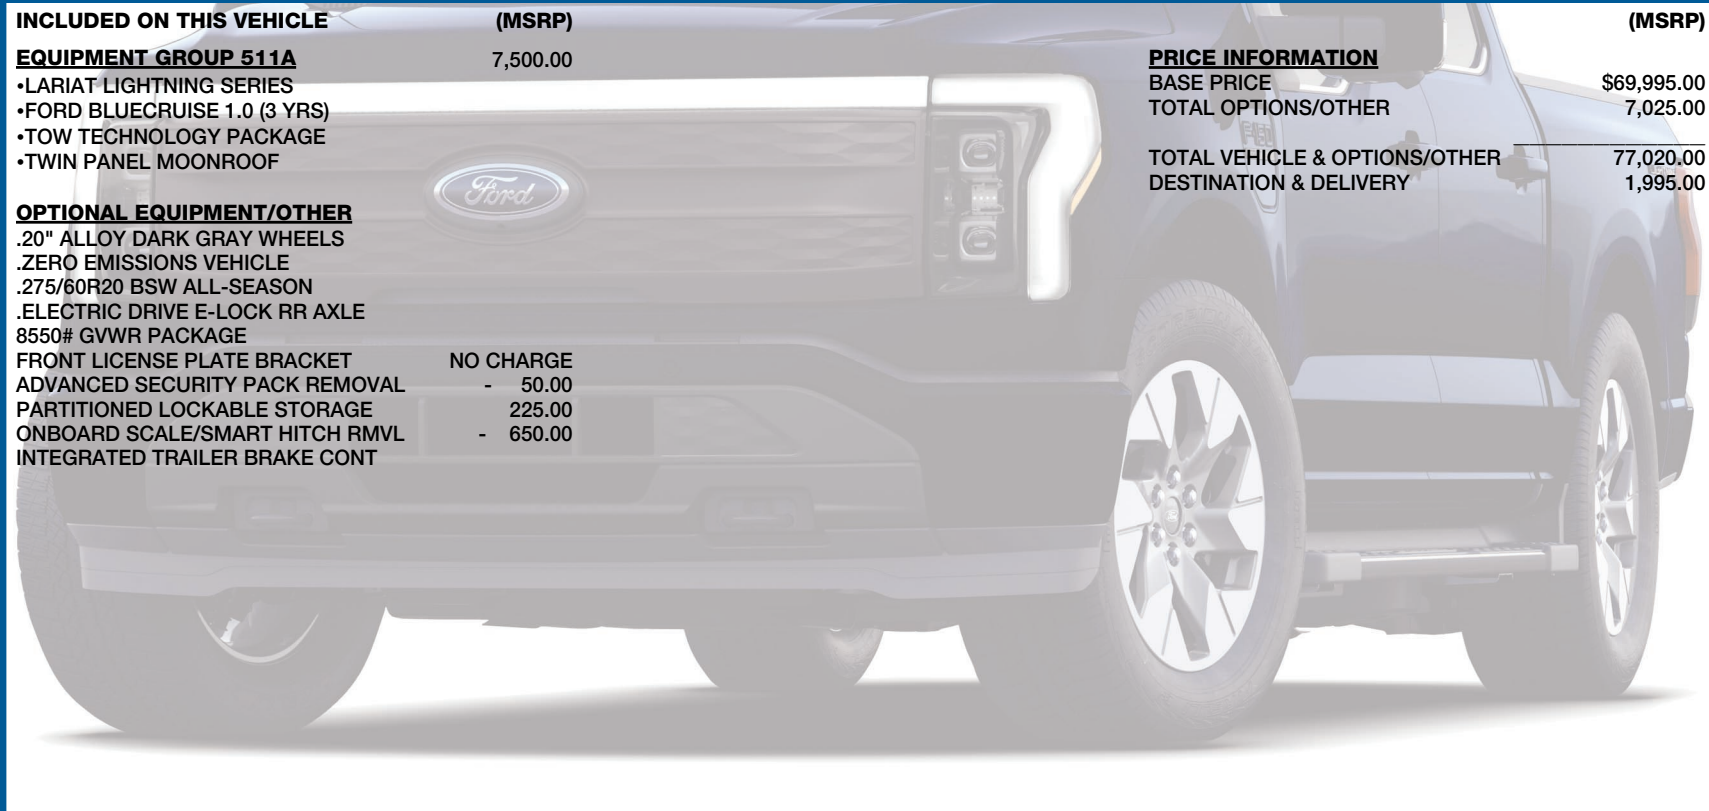

ford.com

VEHICLE DESCRIPTION

F-150 LIGHTNING

PW G61232

2023 F-150 4X4 SUPERCREW
145" WHEELBASE
DUAL EMOTOR-EXTND RANGE BAT
SINGLE-SPEED TRANSMISSION

EXTERIOR
ANTIMATTER BLUE METALLIC
INTERIOR
BLACK LTHR TRIM BUCKET SEAT

INCLUDED ON THIS VEHICLE

(MSRP)

EQUIPMENT GROUP 511A

7,500.00

- LARIAT LIGHTNING SERIES
- FORD BLUECRUISE 1.0 (3 YRS)
- TOW TECHNOLOGY PACKAGE
- TWIN PANEL MOONROOF

PRICE INFORMATION

BASE PRICE	\$69,995.00
TOTAL OPTIONS/OTHER	7,025.00
TOTAL VEHICLE & OPTIONS/OTHER	77,020.00
DESTINATION & DELIVERY	1,995.00

EPA DOT

Fuel Economy and Environment

Electric Vehicle

Fuel Economy

70 MPGe
combined city/hwy

Standard Pickup Trucks range from 12 to 70 MPGe. The best vehicle rates 132 MPGe.

You save \$3,000
in fuel costs over 5 years compared to the average new vehicle.