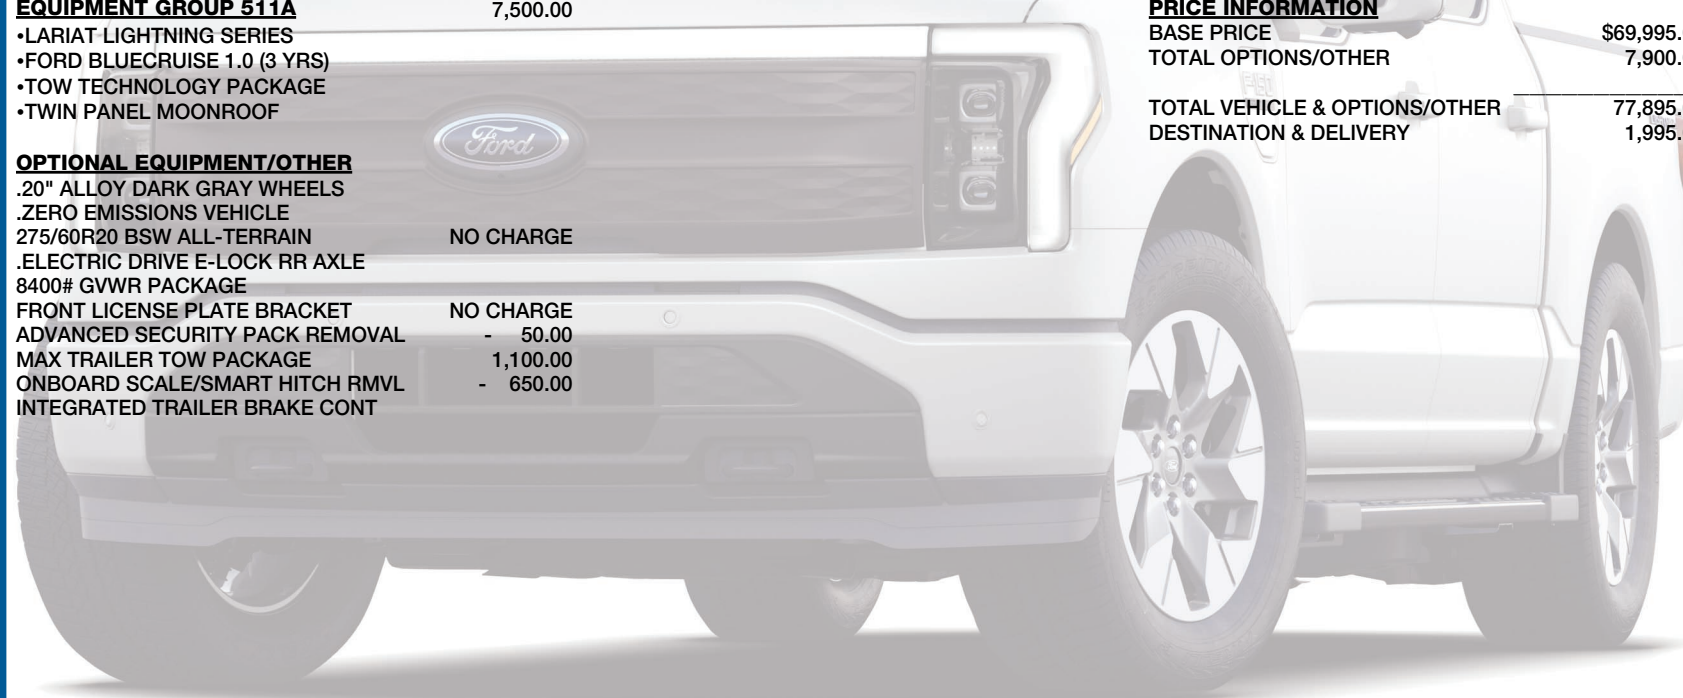

- 360-DEGREE CAMERA
- B&O SOUND SYSTEM, 8 SPKR
- BLIS W/CROSS-TRAFFIC ALERT
- CLASS IV TRAILER HITCH
- EVASIVE STEERING ASSIST
- FORDPASS CONNECT™ 4G HOTSPOT TELEMATICS MODEM
- FORWARD SENSING SYSTEM
- INTELL ADAPT CRUISE CTRL
- LANE-KEEPING SYSTEM
- POST-COLLISION BRAKING
- PRE-COLLISION ASSIST W/AEB
- SECURICODE, KEYLESS ENTRY
- SELECTABLE DRIVE MODES
- SYNC@4A W/EVR & 15.5" SCRIN

SAFETY/SECURITY

- ADVANCED SECURITY PACK
- AIRBAGS - FRONT SEAT MOUNTED SIDE IMPACT
- AIRBAGS - SAFETY CANOPY@
- LED CTR HIGH MNT STOP LAMP
- PERIMETER ALARM
- SOS POST-CRASH ALERT SYSTM™

WARRANTY

- 3YR/36,000 BUMPER / BUMPER
- 5YR/60,000 POWERTRAIN
- 5YR/60,000 ROADSIDE ASSIST
- 5YR/60,000 SAFETY RESTRAINT SYS
- 8YR/100,000 ELECTRIC VEHICLE COMPONENTS

INCLUDED ON THIS VEHICLE

(MSRP)

EQUIPMENT GROUP 511A

7,500.00

- LARIAT LIGHTNING SERIES
- FORD BLUECRUISE 1.0 (3 YRS)
- TOW TECHNOLOGY PACKAGE
- TWIN PANEL MOONROOF

PRICE INFORMATION

BASE PRICE	$69,995.00
TOTAL OPTIONS/OTHER	7,900.00
TOTAL VEHICLE & OPTIONS/OTHER	77,895.00
DESTINATION & DELIVERY	1,995.00

OPTIONAL EQUIPMENT/OTHER

.20" ALLOY DARK GRAY WHEELS	
.ZERO EMISSIONS VEHICLE	
275/60R20 BSW ALL-TERRAIN	NO CHARGE
.ELECTRIC DRIVE E-LOCK RR AXLE	
8400# GVWR PACKAGE	
FRONT LICENSE PLATE BRACKET	NO CHARGE
ADVANCED SECURITY PACK REMOVAL	- 50.00
MAX TRAILER TOW PACKAGE	1,100.00
ONBOARD SCALE/SMART HITCH RMVL	- 650.00
INTEGRATED TRAILER BRAKE CONT	

EPA DOT

Fuel Economy and Environment

Electric Vehicle

Fuel Economy

70 MPGe combined city/hwy

78 city 63 highway 48 kW-hrs per 100 miles

Standard Pickup Trucks range from 12 to 70 MPGe. The best vehicle rates 132 MPGe.

You save $3,000 in fuel costs over 5 years compared to the average new vehicle.

Driving Range

Charge Time: 10.1 hours (240V)

Annual fuel cost

$1,000