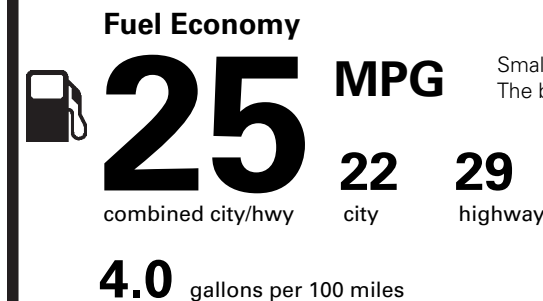

FUNCTIONAL

- 8" LCD CNTR STK TOUCHSCRN
- ELECTRIC PWR ASST STEERING
- INTELLIGENT ACCESS W/PUSH BUTTON START
- LANE-KEEPING SYSTEM
- LINCOLN CONNECT - 4G MODEM WITH WIFI CAPABILITY
- LINCOLN DRIVE MODES
- REMOTE KEYLESS ENTRY
- REMOTE START
- REVEL AUDIO W/14 SPEAKERS
- REVERSE PARKING AID
- STOP-START SYSTEM
- SYNC3® W/ VOICE ACT NAV
- UNIVERSAL GARAGE DOOR OPEN

SAFETY/SECURITY

- ADVANCETRAC WITH RSC
- AIRBAGS - SIDE IMPACT / CURTAINS
- AUTO HIGH BEAMS
- BLIND SPOT DETECTION W/CTA
- DRIVER/PASS KNEE AIR BAGS
- DUAL STAGE FRONT AIRBAGS
- PASSIVE ANTI-THEFT SECURILOCK SYSTEM
- PRE-COLLISION ASSIST W/AEB
- SOS POST CRASH SYSTEM

WARRANTY

- 4YR/50K MILE WARRANTY
- 4YR/50K PICKUPDELIVERY SVC
- 6YR/70K MI POWERTRAIN WA

INCLUDED ON THIS VEHICLE

EQUIPMENT GROUP 201A

- ELEMENTS PACKAGE
- HEATED/VENTILATED D/P SEATS
- HEATED REAR SEATS
- HEATED STEERING WHEEL
- RAIN SENSING WIPERS
- WINDSHIELD WIPER DE-ICER
- LINCOLN CO-PILOT360 PLUS PKG
- 360 DEGREE CAMERA
- ACTIVE PARK ASSIST PLUS
- ADAPTIVE CRUISE CNTRL W/TJA

(MSRP)

4,150.00

OPTIONAL EQUIPMENT/OTHER

- 19" UBM ALUM WHL W/MAGNETIC
- 225/55R19 99V A/S BSW TIRES
- FRONT LICENSE PLATE BRACKET

NO CHARGE

PRICE INFORMATION

BASE PRICE	$42,630.00
TOTAL OPTIONS/OTHER	4,150.00
TOTAL VEHICLE & OPTIONS/OTHER	46,780.00
DESTINATION & DELIVERY	995.00
TOTAL BEFORE DISCOUNTS	47,775.00
EQUIPMENT GROUP SAVINGS	- 750.00

EPA DOT Fuel Economy and Environment

Gasoline Vehicle

Small SUVs range from 16 to 120 MPG. The best vehicle rates 136 MPGe.

You spend $500 more in fuel costs over 5 years compared to the average new vehicle.

Annual fuel cost $1,600