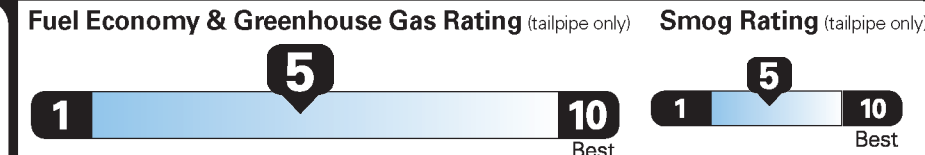

This vehicle emits 361 grams CO₂ per mile. The best emits 0 grams per mile (tailpipe only). Producing and distributing fuel also create emissions; learn more at fueleconomy.gov.

Actual results will vary for many reasons, including driving conditions and how you drive and maintain your vehicle. The average new vehicle gets 27 MPG and costs $7,500 to fuel over 5 years. Cost estimates are based on 15,000 miles per year at $2.70 per gallon. MPGe is miles per gasoline gallon equivalent. Vehicle emissions are a significant cause of climate change and smog.

fueleconomy.gov

Calculate personalized estimates and compare vehicles

Smartphone QR Code™

GOVERNMENT 5-STAR SAFETY RATINGS

Overall Vehicle Score ★★★★★
Based on the combined ratings of frontal, side and rollover. Should ONLY be compared to other vehicles of similar size and weight.

Frontal Crash ★★★★★
Driver Passenger
Based on the risk of injury in a frontal impact. Should ONLY be compared to other vehicles of similar size and weight.

Side Crash ★★★★★
Front seat Rear seat
Based on the risk of injury in a side impact.

Rollover ★★★★★
Based on the risk of rollover in a single-vehicle crash.

Star ratings range from 1 to 5 stars (★★★★★), with 5 being the highest. Source: National Highway Traffic Safety Administration (NHTSA). www.safercar.gov or 1-888-327-4236

THE LINCOLN WAY™ APP
Your Dashboard of Services & Features

1. Download the Lincoln Way app* and you can:
2. Remotely start, lock and unlock your vehicle
   - Locate your vehicle and check approximate fuel range
   - Receive vehicle health alerts

The Lincoln Connect™ modem is active and sending vehicle data (e.g., diagnostics) to Lincoln. See in-vehicle Settings for connectivity options.

Lincoln Protect™

Insist on Lincoln Protect! The only extended service plan fully backed by Lincoln and honored at every Lincoln dealership in the U.S., Canada and Mexico. See your Lincoln dealer or visit www.LincolnOwner.com

WARNING: Operating, servicing and maintaining a passenger vehicle, pickup truck, van, or off-road vehicle can expose you to chemicals including engine exhaust, carbon monoxide, phthalates, and lead, which are known to the State of California to cause cancer and birth defects or other reproductive harm. To minimize exposure, avoid breathing exhaust, do not idle the engine except as necessary, service your vehicle in a well-ventilated area and wear gloves or wash your hands frequently when servicing your vehicle. For more information go to www.P65Warnings.ca.gov/passenger-vehicle.

SCAN OR TEXT 5LLUL24436 TO 59173

Msg & Data rates may apply. Text HELP for help

www.lincoln.com/help/privacy-terms/