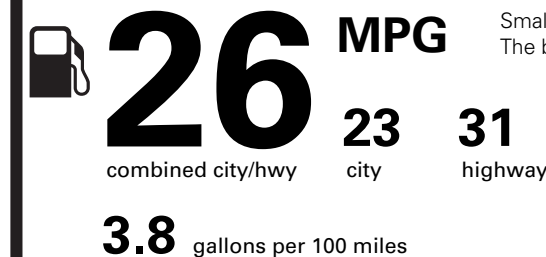

EPA DOT

Fuel Economy and Environment

Gasoline Vehicle

Fuel Economy

Small SUVs range from 16 to 120 MPG. The best vehicle rates 141 MPGe.

You spend **\$250**

more in fuel costs over 5 years compared to the average new vehicle.