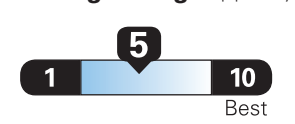

Smog Rating (tailpipe only)

This vehicle emits 342 grams CO₂ per mile. The best emits 0 grams per mile (tailpipe only). Producing and distributing fuel also create emissions; learn more at fueleconomy.gov.

Actual results will vary for many reasons, including driving conditions and how you drive and maintain your vehicle. The average new vehicle gets 27 MPG and costs $7,500 to fuel over 5 years. Cost estimates are based on 15,000 miles per year at $2.70 per gallon. MPGe is miles per gasoline gallon equivalent. Vehicle emissions are a significant cause of climate change and smog.

fueleconomy.gov

Calculate personalized estimates and compare vehicles

Smartphone QR Code™