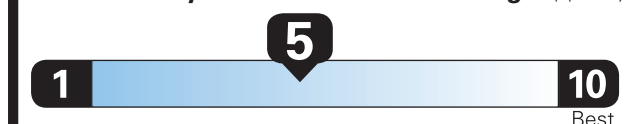

Fuel Economy & Greenhouse Gas Rating (tailpipe only)