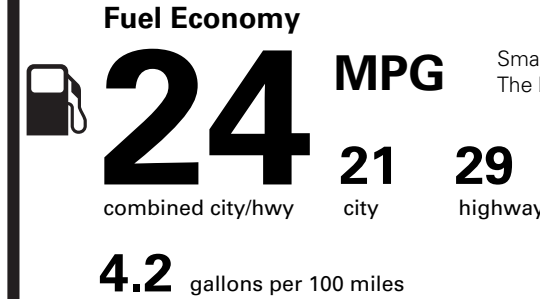

WARRANTY

- 4YR/50K MILE WARRANTY
- 4YR/50K PICKUPDELIVERY SVC
- 6YR/70K MI POWERTRAIN WARR

INCLUDED ON THIS VEHICLE

(MSRP)

EQUIPMENT GROUP 101A

OPTIONAL EQUIPMENT/OTHER

2024 MODEL YEAR	
WHITE PLATINUM MET 3C	750.00
SMILE STATE DISCOUNT	- 1,500.00
50 STATE EMISSIONS	NO CHARGE
BLUECRUISE EQUIP: 90 DAY TRIAL	
JET APPEARANCE PACKAGE	3,000.00
.P255/55R20 A/S TIRES	
.20" PREM PNT/BRT MCH ALUM WHL	
FRONT LICENSE PLATE BRACKET	NO CHARGE

DEALER INSTALLED OPTIONS

Exposed Locking Lug Nut Kit	70.00

PRICE INFORMATION

BASE PRICE	$50,415.00
TOTAL OPTIONS/OTHER	2,320.00
TOTAL VEHICLE & OPTIONS/OTHER	52,735.00
DESTINATION & DELIVERY	1,595.00

RESIDENCY RESTRICTIONS APPLY TO DISCOUNTS/SAVINGS - BASED ON CUSTOMER ZIP CODE. SEE DEALER FOR DETAILS.

TOTAL MSRP $54,330.00

Whether you decide to lease or finance your vehicle, you'll find the choices that are right for you. See your Lincoln Dealer for details or visit www.lincolnafs.com.

RB023 N RD82X 435 000432 02 02 24

This label is affixed pursuant to the Federal Automobile Information Disclosure Act. Gasoline, License, and Title Fees, State and Local taxes are not included. Dealer installed options or accessories are not included unless listed above.

EPA DOT Fuel Economy and Environment

Gasoline Vehicle

Small SUVs range from 14 to 123 MPG. The best vehicle rates 140 MPGe.

You spend $1,500 more in fuel costs over 5 years compared to the average new vehicle.

Annual fuel cost $2,250