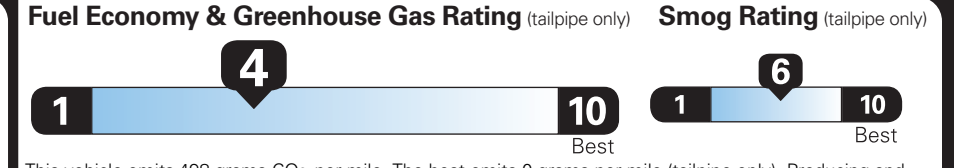

WARRANTY

- 4YR/50K MILE WARRANTY
- 4YR/50K PICKUPDELIVERY SVC
- 6YR/70K MI POWERTRAIN WARR

INCLUDED ON THIS VEHICLE

EQUIPMENT GROUP 201A
•LUXURY PACKAGE (MSRP) 6,310.00

OPTIONAL EQUIPMENT/OTHER

2024 MODEL YEAR
PRISTINE WHITE METALLIC 3C 750.00
PERFECT POSITION ST W/ACT MOTN EMBRACE - LIT GRILLE STAR
2ND ROW CAPTAIN W/PASS THRU MONOCHROMATIC PACKAGE NO CHARGE
1,995.00
.BODY COLOR EXT MIRROR FINISH
.MONOCHROMATIC LINCOLN BADGE
.22" BLACK PAINTED ALUM WHEEL
ENHANCED SECURITY ALARM
3.73 NON-LMTED SLIP REAR AXLE
BLUECRUISE EQUIP: 4 YEAR INCL
FRONT LICENSE PLATE BRACKET NO CHARGE
NO CHARGE

PRICE INFORMATION

BASE PRICE \$98,350.00
TOTAL OPTIONS/OTHER 9,055.00
TOTAL VEHICLE & OPTIONS/OTHER DESTINATION & DELIVERY 107,405.00
1,995.00

(MSRP)

EPA DOT Fuel Economy and Environment

Gasoline Vehicle

Fuel Economy
18 MPG
combined city/hwy city highway
5.6 gallons per 100 miles

Standard SUVs range from 13 to 102 MPG. The best vehicle rates 140 MPGe.

You spend **\$5,250** more in fuel costs over 5 years compared to the average new vehicle.

Annual fuel cost **\$3,000**

This vehicle emits 498 grams CO₂ per mile. The best emits 0 grams per mile (tailpipe only). Producing and distributing fuel also create emissions; learn more at fueleconomy.gov.