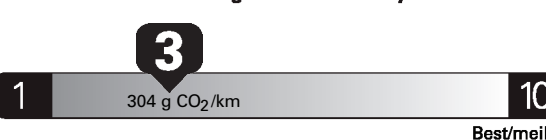

Carbon Dioxide Rating / Indice de dioxyde de carbone