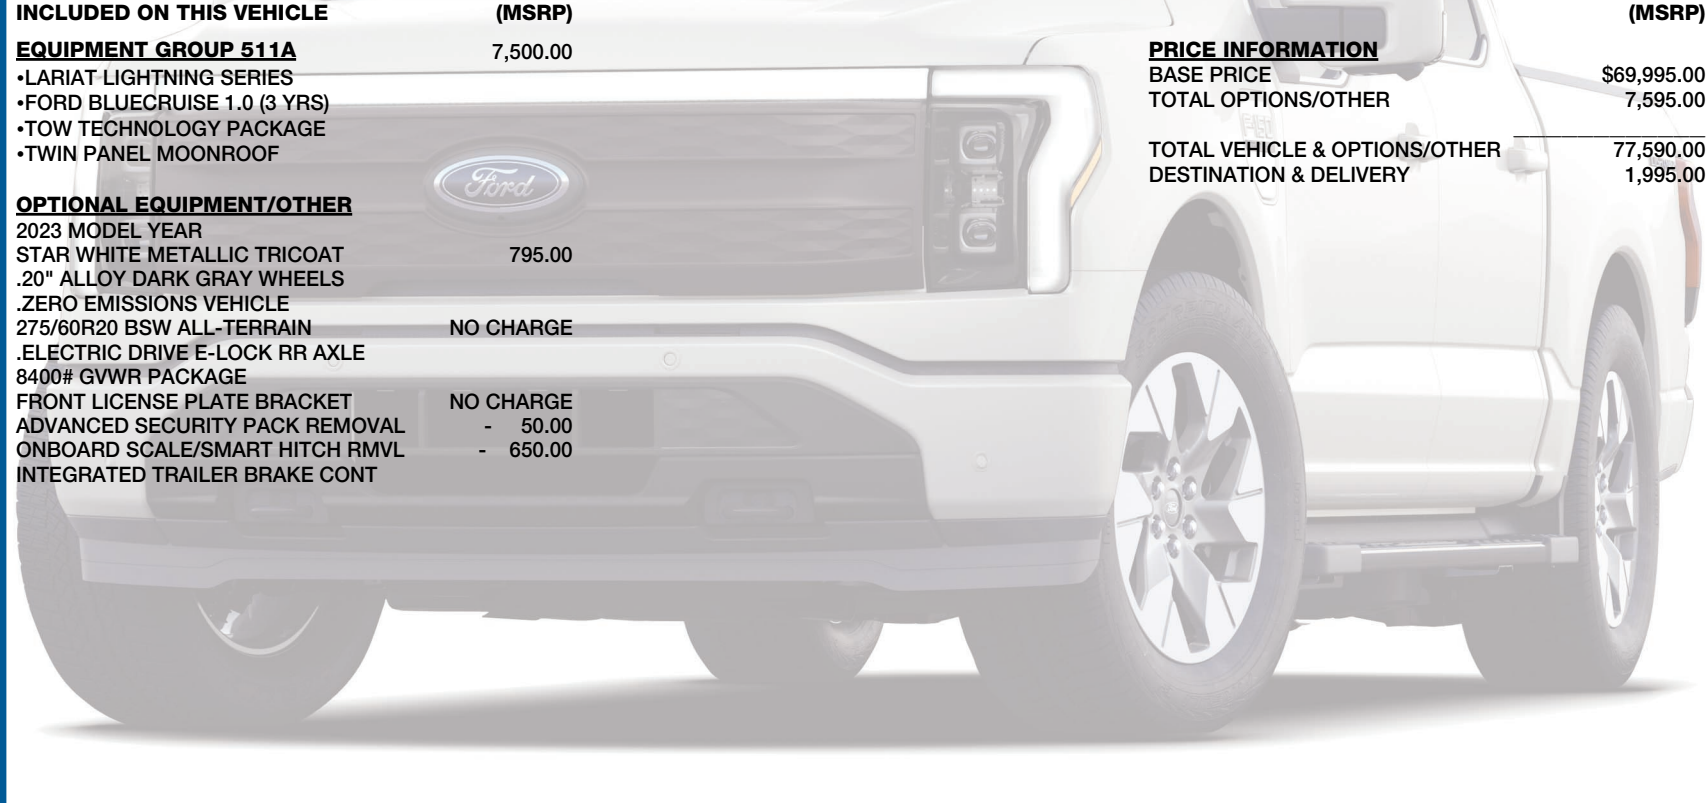

INCLUDED ON THIS VEHICLE

(MSRP)

EQUIPMENT GROUP 511A

7,500.00

- LARIAT LIGHTNING SERIES
- FORD BLUECRUISE 1.0 (3 YRS)
- TOW TECHNOLOGY PACKAGE
- TWIN PANEL MOONROOF

PRICE INFORMATION

BASE PRICE	\$69,995.00
TOTAL OPTIONS/OTHER	7,595.00
TOTAL VEHICLE & OPTIONS/OTHER	77,590.00
DESTINATION & DELIVERY	1,995.00

EPA DOT

Fuel Economy and Environment

Electric Vehicle

Fuel Economy

70 MPGe
combined city/hwy

Standard Pickup Trucks range from 12 to 70 MPGe. The best vehicle rates 132 MPGe.

You save \$3,000
in fuel costs over 5 years compared to the average new vehicle.