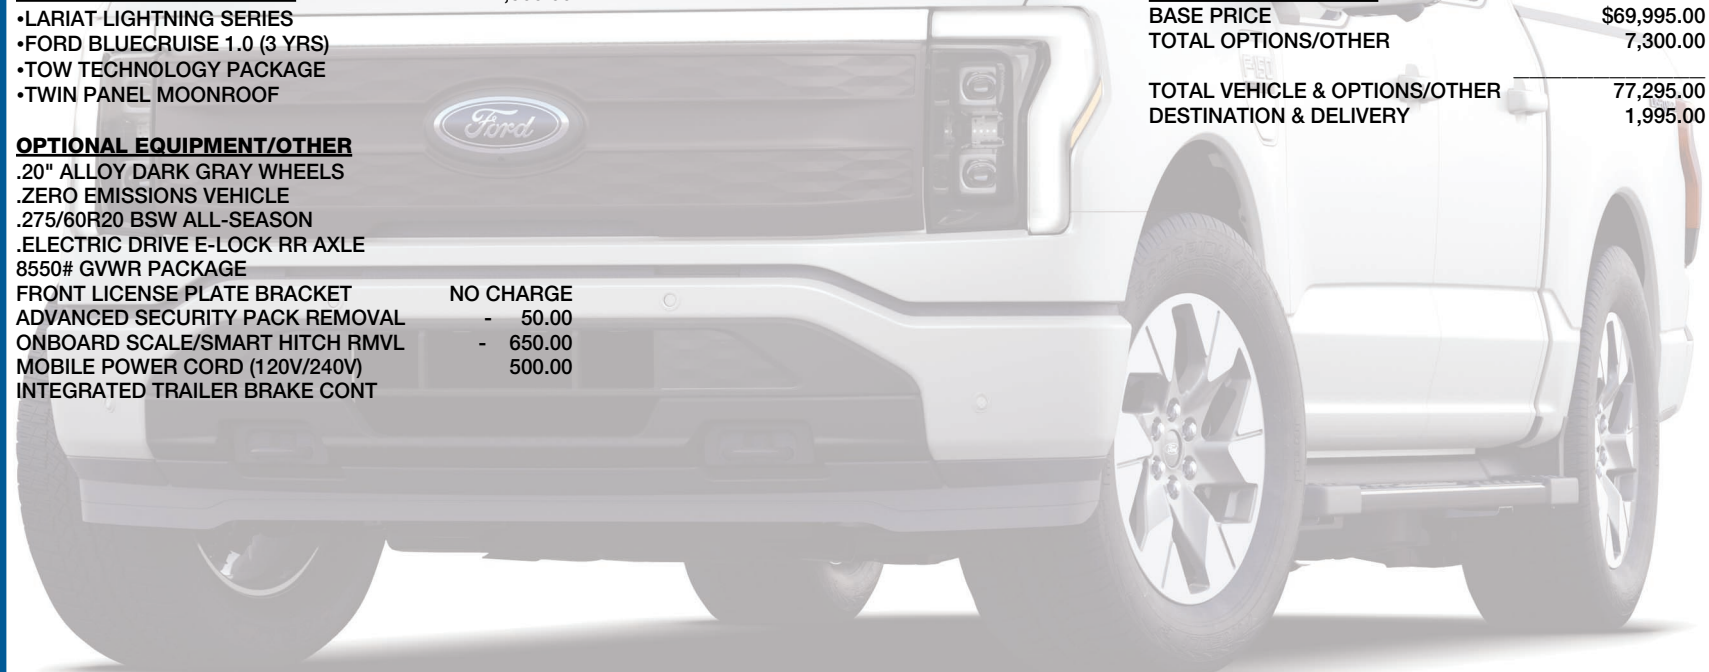

FUNCTIONAL

- 360-DEGREE CAMERA
- B&O SOUND SYSTEM, 8 SPKR
- BLIS W/CROSS-TRAFFIC ALERT
- CLASS IV TRAILER HITCH
- EVASIVE STEERING ASSIST
- FORDPASS CONNECT™ 4G HOTSPOT TELEMATICS MODEM
- FORWARD SENSING SYSTEM
- INTELL ADAPT CRUISE CTRL
- LANE-KEEPING SYSTEM
- POST-COLLISION BRAKING
- PRE-COLLISION ASSIST W/AEB
- SECURICODE, KEYLESS ENTRY
- SELECTABLE DRIVE MODES
- SYNC@4A W/EVR & 15.5" SCR N

SAFETY/SECURITY

- ADVANCED SECURITY PACK
- AIRBAGS - FRONT SEAT MOUNTED SIDE IMPACT
- AIRBAGS - SAFETY CANOPY@
- LED CTR HIGH MNT STOP LAMP
- PERIMETER ALARM
- SOS POST-CRASH ALERT SYSTM™

WARRANTY

- 3YR/36,000 BUMPER / BUMPER
- 5YR/60,000 POWERTRAIN
- 5YR/60,000 ROADSIDE ASSIST
- 5YR/60,000 SAFETY RESTRAINT SYS
- 8YR/100,000 ELECTRIC VEHICLE COMPONENTS

INCLUDED ON THIS VEHICLE

(MSRP)

EQUIPMENT GROUP 511A

7,500.00

- LARIAT LIGHTNING SERIES
- FORD BLUECRUISE 1.0 (3 YRS)
- TOW TECHNOLOGY PACKAGE
- TWIN PANEL MOONROOF

PRICE INFORMATION

BASE PRICE	$69,995.00
TOTAL OPTIONS/OTHER	7,300.00
TOTAL VEHICLE & OPTIONS/OTHER	77,295.00
DESTINATION & DELIVERY	1,995.00

OPTIONAL EQUIPMENT/OTHER

.20" ALLOY DARK GRAY WHEELS	
.ZERO EMISSIONS VEHICLE	
.275/60R20 BSW ALL-SEASON	
.ELECTRIC DRIVE E-LOCK RR AXLE	
8550# GVWR PACKAGE	
FRONT LICENSE PLATE BRACKET	NO CHARGE
ADVANCED SECURITY PACK REMOVAL	- 50.00
ONBOARD SCALE/SMART HITCH RMVL	- 650.00
MOBILE POWER CORD (120V/240V)	500.00
INTEGRATED TRAILER BRAKE CONT	

EPA DOT

Fuel Economy and Environment

Electric Vehicle

Fuel Economy

70 MPGe
combined city/hwy

Standard Pickup Trucks range from 12 to 70 MPGe. The best vehicle rates 132 MPGe.

You save $3,000
in fuel costs over 5 years compared to the average new vehicle.

Driving Range

Charge Time: 10.1 hours (240V)

Annual fuel cost

$1,000