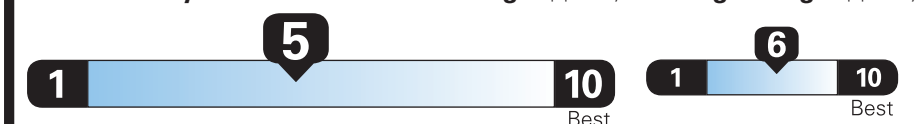

WARRANTY

- 3YR/36,000 BUMPER / BUMPER
- 5YR/60,000 POWERTRAIN
- 5YR/60,000 ROADSIDE ASSIST

INCLUDED ON THIS VEHICLE

(MSRP)

EQUIPMENT GROUP 301A

840.00

- LIMITED CONVENIENCE PACKAGE
- 110V/150W AC POWER OUTLET
- DRIVER'S SEAT - MEMORY
- SEATS - THIRD ROW POWERFOLD

PRICE INFORMATION

BASE PRICE	$47,520.00
TOTAL OPTIONS/OTHER	4,250.00
TOTAL VEHICLE & OPTIONS/OTHER	51,770.00
DESTINATION & DELIVERY	1,595.00

OPTIONAL EQUIPMENT/OTHER

2024 MODEL YEAR	
RAPID RED MET TINTED CC	495.00
P255/55R20 A/S BSW TIRES	
50 STATE EMISSIONS	NO CHARGE
TWIN PANEL MOONROOF	1,695.00
4G LTE WI-FI HOTSPOT CREDIT	- 20.00
360-DEGREE CAMERA CREDIT	- 500.00
20" 10-SPOKE ALUMINUM WHEELS	695.00
LIMITED TECHNOLOGY PACKAGE	995.00
.B&O SOUND SYTEM W/14 SPEAKERS	
.10.1" LCD PORTRAIT TOUCHSCRN	
FRONT LICENSE PLATE BRACKET	NO CHARGE

DEALER INSTALLED OPTIONS

First Aid Kit	50.00

EPA DOT Fuel Economy and Environment

Gasoline Vehicle

Fuel Economy

24 MPG
combined city/hwy city highway

Standard SUVs range from 13 to 102 MPG. The best vehicle rates 140 MPGe.

You spend **$1,500**

more in fuel costs over 5 years compared to the average new vehicle.

4.2 gallons per 100 miles

Annual fuel cost **$2,250**

Fuel Economy & Greenhouse Gas Rating (tailpipe only) Smog Rating (tailpipe only)

This vehicle emits 370 grams CO₂ per mile. The best emits 0 grams per mile (tailpipe only). Producing and distributing fuel also create emissions; learn more at fueleconomy.gov.

Actual results will vary for many reasons, including driving conditions and how you drive and maintain your vehicle. The average new vehicle gets 28 MPG and costs $9,750 to fuel over 5 years. Cost estimates are based on 15,000 miles per year at $3.60 per gallon. MPGe is miles per gasoline gallon equivalent. Vehicle emissions are a significant cause of climate change and smog.

fueleconomy.gov

Calculate personalized estimates and compare vehicles

Smartphone QR Code™

GOVERNMENT 5-STAR SAFETY RATINGS

Overall Vehicle Score ★★★★★

Based on the combined ratings of frontal, side and rollover. Should ONLY be compared to other vehicles of similar size and weight.

Frontal Crash Driver Passenger ★★★★★

Based on the risk of injury in a frontal impact. Should ONLY be compared to other vehicles of similar size and weight.

Side Crash Front seat Rear seat ★★★★★

Based on the risk of injury in a side impact.

Rollover ★★★★★

Based on the risk of rollover in a single-vehicle crash.

Star ratings range from 1 to 5 stars (★★★★★), with 5 being the highest.

Source: National Highway Traffic Safety Administration (NHTSA).

www.safercar.gov or 1-888-327-4236