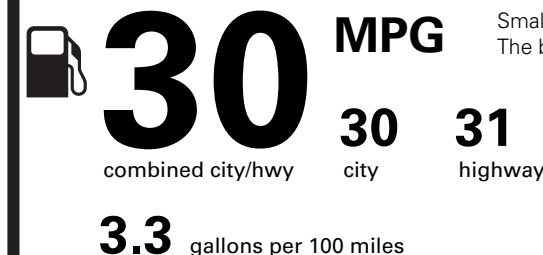

WARRANTY

- 4YR/50K MILE WARRANTY
- 4YR/50K PICKUPDELIVERY SVC
- 6YR/70K MI POWERTRAIN WARR

INCLUDED ON THIS VEHICLE

(MSRP)

EQUIPMENT GROUP 202A	5,775.00
OPTIONAL EQUIPMENT/OTHER	
2024 MODEL YEAR	
RED CARPET MET CC	750.00
2.0L GTDI FHEV	1,500.00
SMILE STATE DISCOUNT	- 1,500.00
50 STATE EMISSIONS	NO CHARGE
BLUECRUISE EQUIP: 4 YEAR INCL	
FRONT LICENSE PLATE BRACKET	NO CHARGE

PRICE INFORMATION

BASE PRICE	$54,850.00
TOTAL OPTIONS/OTHER	6,525.00
TOTAL VEHICLE & OPTIONS/OTHER	61,375.00
DESTINATION & DELIVERY	1,595.00

RESIDENCY RESTRICTIONS APPLY TO DISCOUNTS/SAVINGS - BASED ON CUSTOMER ZIP CODE. SEE DEALER FOR DETAILS.

TOTAL MSRP $62,970.00

RAMP ONE

CA84

RAMP TWO

CONVOY

ITEM #:

54-3733 O/T 2

LINCOLN AUTOMOTIVE FINANCIAL SERVICES

Whether you decide to lease or finance your vehicle, you'll find the choices that are right for you. See your Lincoln Dealer for details or visit www.lincolnafs.com.

RE213 N RD82X 445 000146 05 21 24

This label is affixed pursuant to the Federal Automobile Information Disclosure Act. Gasoline, License, and Title Fees, State and Local taxes are not included. Dealer installed options or accessories are not included unless listed above.

EPA DOT Fuel Economy and Environment

Gasoline Vehicle

Fuel Economy

Small SUVs range from 14 to 123 MPG. The best vehicle rates 140 MPGe.

You save $750

in fuel costs over 5 years compared to the average new vehicle.

Annual fuel cost $1,800