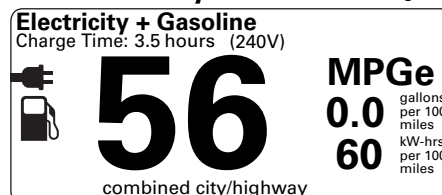

EPA DOT Fuel Economy and Environment

Plug-In Hybrid Vehicle Electricity-Gasoline

Fuel Economy Standard SUVs range from 14 to 102 MPG. The best vehicle rates 132 MPGe.

You save $0

in fuel costs over 5 years compared to the average new vehicle.