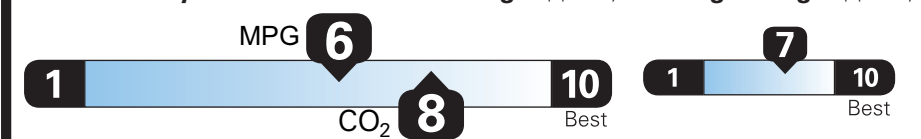

This vehicle emits 209 grams CO₂ per mile. The best emits 0 grams per mile (tailpipe only). Producing and distributing fuel and electricity also create emissions; learn more at fuelconomy.gov.

Actual results will vary for many reasons, including driving conditions and how you drive and maintain your vehicle. The average new vehicle gets 28 MPG and costs $8,000 to fuel over 5 years. Cost estimates are based on 15,000 miles per year at $2.95 per gallon and $14 per kW-hr. This is a dual fueled automobile. MPGe is miles per gasoline gallon equivalent. Vehicle emissions are a significant cause of climate change and smog.

fuelconomy.gov

Calculate personalized estimates and compare vehicles

GOVERNMENT 5-STAR SAFETY RATINGS

Overall Vehicle Score Not Rated

Based on the combined ratings of frontal, side and rollover. Should ONLY be compared to other vehicles of similar size and weight.

Frontal Crash Driver Passenger Not Rated Not Rated

Based on the risk of injury in a frontal impact. Should ONLY be compared to other vehicles of similar size and weight.

Side Crash Front seat Rear seat Not Rated Not Rated

Based on the risk of injury in a side impact.

Rollover Not Rated

Based on the risk of rollover in a single-vehicle crash.

Star ratings range from 1 to 5 stars (★★★★★), with 5 being the highest. Source: National Highway Traffic Safety Administration (NHTSA). www.safercar.gov or 1-888-327-4236

5LMYJ8XY2PNL01269

WARNING: Operating, servicing and maintaining a passenger vehicle, pickup truck, van, or off-road vehicle can expose you to chemicals including engine exhaust, carbon monoxide, phthalates, and lead, which are known to the State of California to cause cancer and birth defects or other reproductive harm. To minimize exposure, avoid breathing exhaust, do not idle the engine except as necessary, service your vehicle in a well-ventilated area and wear gloves or wash your hands frequently when servicing your vehicle. For more information go to www.P65Warnings.ca.gov/passenger-vehicle.

SCAN OR TEXT 5LMYJ8XY2PNL01269 TO 59173

www.lincoln.com/help/privacy-terms/

Lincoln Protect™
Insist on Lincoln Protect! The only extended service plan fully backed by Lincoln and honored at every Lincoln dealership in the U.S., Canada and Mexico. See your Lincoln dealer or visit www.LincolnOwner.com

THE LINCOLN WAY™ APP
Your Dashboard of Services & Features

1. Download the Lincoln Way app* and you can:
2. Remotely start, lock and unlock your vehicle
   - Locate your vehicle and check approximate fuel range
   - Receive vehicle health alerts

The Lincoln Connect™ modem is active and sending vehicle data (e.g., diagnostics) to Lincoln. See in-vehicle Settings for connectivity options.