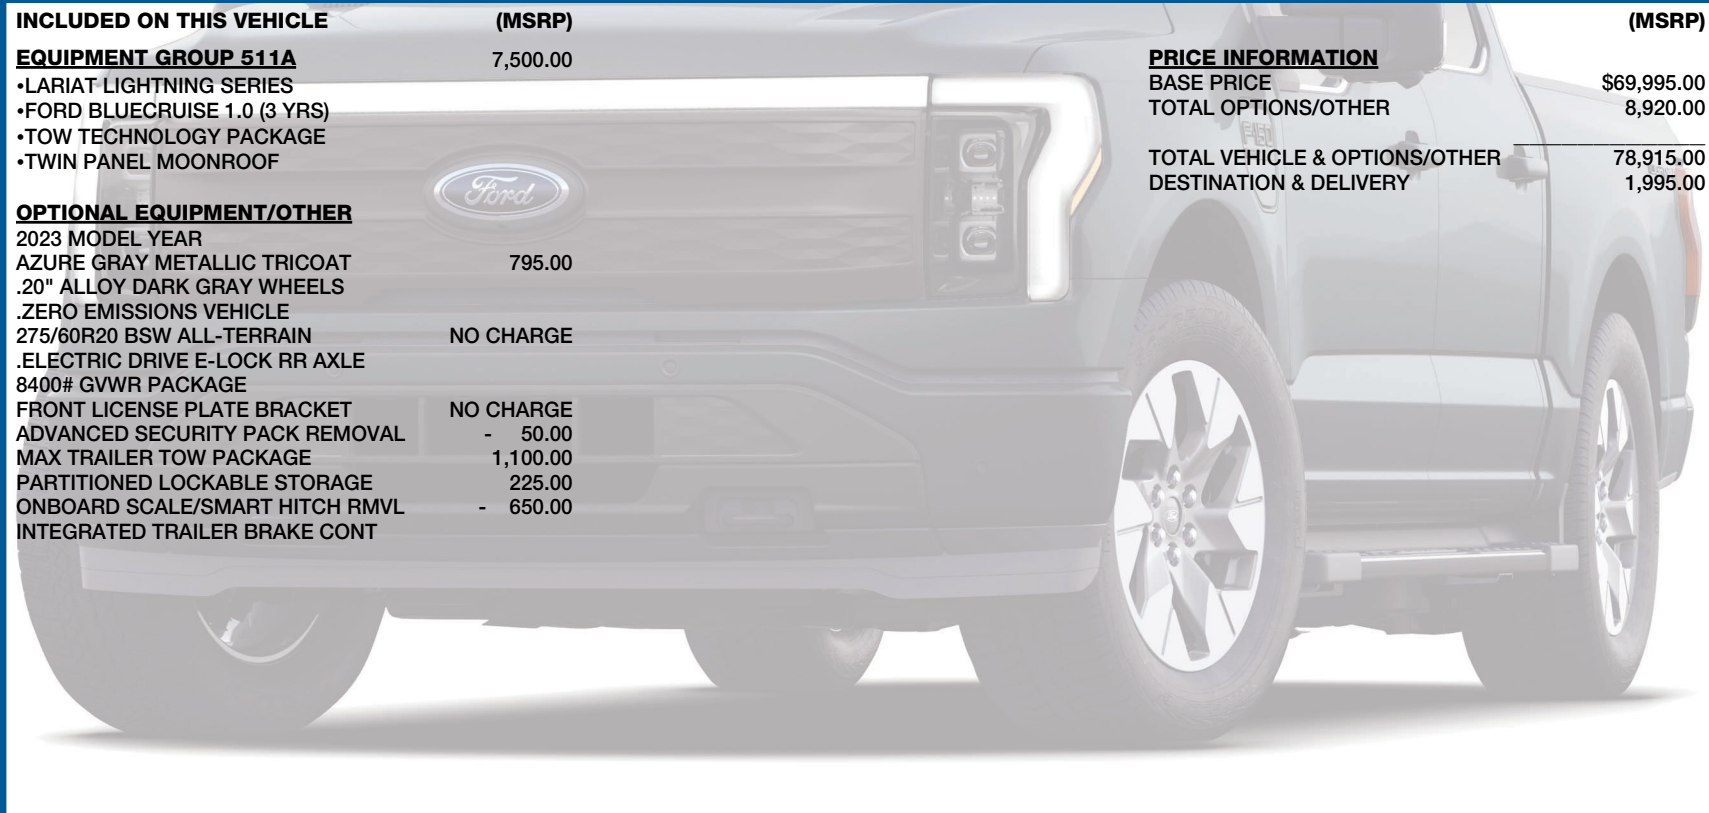

INCLUDED ON THIS VEHICLE

(MSRP)

EQUIPMENT GROUP 511A

7,500.00

- LARIAT LIGHTNING SERIES
- FORD BLUECRUISE 1.0 (3 YRS)
- TOW TECHNOLOGY PACKAGE
- TWIN PANEL MOONROOF

PRICE INFORMATION

BASE PRICE	\$69,995.00
TOTAL OPTIONS/OTHER	8,920.00
TOTAL VEHICLE & OPTIONS/OTHER	78,915.00
DESTINATION & DELIVERY	1,995.00

EPA DOT Fuel Economy and Environment

Electric Vehicle

Fuel Economy

70 MPGe
combined city/hwy

Standard Pickup Trucks range from 12 to 70 MPGe. The best vehicle rates 132 MPGe.

You save **\$3,000** in fuel costs over 5 years compared to the average new vehicle.