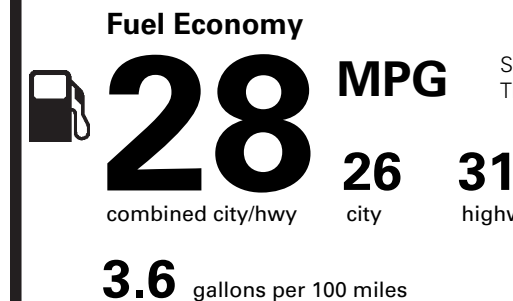

FUNCTIONAL

- AM/FM/MP3, 6 SPEAKERS
- AUTO START STOP TECH
- ELECTRIC PARKING BRAKE
- FORD CO-PILOT360™
- FORDPASS™ CONNECT 4GWI-FI HOTSPOT TELEMATICS MODEM
- INTELLIGENT ACCESS W/PUSH BUTTON START
- REAR VIEW CAMERA
- SECURICODE KEYLESS KEYPAD
- SIRIUSXM® - SVC N/A AK&HI
- SYNC®3 8" SCR N W/APPLINK®

SAFETY/SECURITY

- ADVANCETRAC® WITH RSC®
- AIRBAG - DRIVER KNEE
- AIRBAGS - DUAL STAGE FRONT
- AIRBAGS - FRONT SEAT MOUNTED SIDE IMPACT
- AIRBAGS - SAFETY CANOPY®
- LATCH CHILD SAFETY SYSTEM
- PERSONAL SAFETY SYSTEM™
- SOS POST-CRASH ALERT SYS™
- TIRE PRESSURE MONIT SYS

WARRANTY

- 3YR/36,000 BUMPER / BUMPER
- 5YR/60,000 POWERTRAIN
- 5YR/60,000 ROADSIDE ASSIST

INCLUDED ON THIS VEHICLE

(MSRP)

EQUIPMENT GROUP 200A

OPTIONAL EQUIPMENT/OTHER

- .17" SHDW SLVR-PNTD ALUM WHEEL
- .225/65R17 102H A/S BSW2 TIRES
- FORD CO-PILOT360 ASSIST
- .VOICE-ACTV TOUCH-SCR NAV SYS
- .ADAPTIVE CRUISE W/STOP AND GO
- FRONT LICENSE PLATE BRACKET

695.00

NO CHARGE

PRICE INFORMATION

BASE PRICE	$28,595.00
TOTAL OPTIONS/OTHER	695.00
TOTAL VEHICLE & OPTIONS/OTHER	29,290.00
DESTINATION & DELIVERY	1,195.00

EPA DOT Fuel Economy and Environment

Gasoline Vehicle

Small SUVs range from 18 to 120 MPG. The best vehicle rates 136 MPGe.

You save $250
in fuel costs over 5 years compared to the average new vehicle.

Annual fuel cost **$1,450**