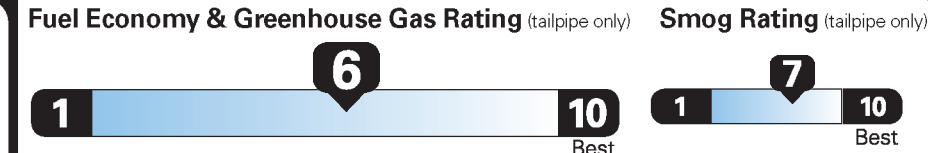

This vehicle emits 319 grams CO₂ per mile. The best emits 0 grams per mile (tailpipe only). Producing and distributing fuel also create emissions; learn more at fueleconomy.gov.

Actual results will vary for many reasons, including driving conditions and how you drive and maintain your vehicle. The average new vehicle gets 27 MPG and costs $7,500 to fuel over 5 years. Cost estimates are based on 15,000 miles per year at $2.70 per gallon. MPGe is miles per gasoline gallon equivalent. Vehicle emissions are a significant cause of climate change and smog.

fueleconomy.gov

Calculate personalized estimates and compare vehicles

GOVERNMENT 5-STAR SAFETY RATINGS

Overall Vehicle Score Not Rated
Based on the combined ratings of frontal, side and rollover. Should ONLY be compared to other vehicles of similar size and weight.

Frontal Crash	Driver Passenger	Not Rated

Based on the risk of injury in a frontal impact. Should ONLY be compared to other vehicles of similar size and weight.

Side Crash	Front seat Rear seat	Not Rated

Based on the risk of injury in a side impact.

Rollover	Not Rated

Based on the risk of rollover in a single-vehicle crash.

Star ratings range from 1 to 5 stars (★★★★★), with 5 being the highest. Source: National Highway Traffic Safety Administration (NHTSA). www.safercar.gov or 1-888-327-4236

FordPass Connect™

Download the FordPass™ app* and you can:

1. **Access Vehicle Control Features**
2. Remotely start, lock and unlock your vehicle.
   - Locate your vehicle and check approximate fuel range.
   - Receive vehicle health alerts.

1. **Activate 4G LTE Wi-Fi Hotspot**
2. New vehicles include a 3-month or 3GB data (whichever comes first) Wi-Fi trial.
   - Connect up to ten Wi-Fi-equipped devices.

The FordPass Connect™ modem is active and sending vehicle data (e.g., diagnostics) to Ford. See in-vehicle Settings for connectivity options.

Insist on Ford Protect! The only extended service plan fully backed by Ford and honored at every Ford dealership in the U.S., Canada and Mexico. See your Ford dealer or visit www.FordOwner.com.

WARNING: Operating, servicing and maintaining a passenger vehicle, pickup truck, van, or off-road vehicle can expose you to chemicals including engine exhaust, carbon monoxide, phthalates, and lead, which are known to the State of California to cause cancer and birth defects or other reproductive harm. To minimize exposure, avoid breathing exhaust, do not idle the engine except as necessary, service your vehicle in a well-ventilated area and wear gloves or wash your hands frequently when servicing your vehicle. For more information go to www.P65Warnings.ca.gov/passenger-vehicle.

SCAN OR TEXT 1FLUA50083 TO 48028

Msg & Data rates may apply. Text HELP for help

www.ford.com/help/privacy-terms/

RAMP ONE	CC18	CONVOY	TOTAL MSRP $30,485.00
RAMP TWO	ITEM #: 44-6109 O/T 2