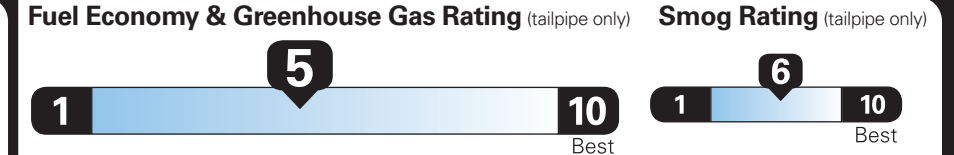

SAFETY/SECURITY

- ADAPTIVE CRUISE CONTROL
- AIRBAGS - SAFETY CANOPY®
- BELT-MINDER CHIME
- BLIS W/ CTA
- LANE KEEPING SYSTEM
- LATCH CHILD SAFETY SYSTEM
- PERIMETER ALARM
- SECURILOCK® ANTI-THEFT SYS
- TIRE PRESSURE MONIT SYS

WARRANTY

- 3YR/36,000 BUMPER / BUMPER
- 5YR/60,000 POWERTRAIN
- 5YR/60,000 ROADSIDE ASSIST
- 8YR/100,000 HYBRID UNIQUE -COMPONENTS IF EQUIPPED

INCLUDED ON THIS VEHICLE

EQUIPMENT GROUP 500A

OPTIONAL EQUIPMENT/OTHER

- FLR LNRS W/CARPETED MATS
- FX4 OFF-ROAD PACKAGE
- .17" UNIQUE ALUMINUM WHEEL
- POWER MOON ROOF
- 4K TOW PACKAGE
- .FULL SIZE SPARE TIRE
- 50 STATE EMISSIONS
- SIRIUS SATELLITE RADIO
- FORD CO-PILOT360 ASSIST PKG
- FRONT LICENSE PLATE BRACKET

DEALER INSTALLED OPTIONS

- First Aid Kit

(MSRP)

175.00
800.00
995.00
745.00

NO CHARGE

NO CHARGE

50.00

PRICE INFORMATION

BASE PRICE	$34,855.00
TOTAL OPTIONS/OTHER	2,765.00
TOTAL VEHICLE & OPTIONS/OTHER	37,620.00
DESTINATION & DELIVERY	1,595.00

EPA DOT Fuel Economy and Environment

Gasoline Vehicle

Fuel Economy

25 MPG combined city/hwy

22 city

29 highway

4.0 gallons per 100 miles

Small Pickup Trucks range from 18 to 37 MPG. The best vehicle rates 140 MPGe.

You spend **$1,000** more in fuel costs over 5 years compared to the average new vehicle.

Annual fuel cost **$2,150**

This vehicle emits 356 grams CO₂ per mile. The best emits 0 grams per mile (tailpipe only). Producing and distributing fuel also create emissions; learn more at fueleconomy.gov.

Actual results will vary for many reasons, including driving conditions and how you drive and maintain your vehicle. The average new vehicle gets 28 MPG and costs $9,750 to fuel over 5 years. Cost estimates are based on 15,000 miles per year at $3.60 per gallon. MPGe is miles per gasoline gallon equivalent. Vehicle emissions are a significant cause of climate change and smog.

fueleconomy.gov

Calculate personalized estimates and compare vehicles

GOVERNMENT 5-STAR SAFETY RATINGS

Overall Vehicle Score ★★★★★
Based on the combined ratings of frontal, side and rollover. Should ONLY be compared to other vehicles of similar size and weight.

Frontal Crash Driver Passenger ★★★★★
Based on the risk of injury in a frontal impact. Should ONLY be compared to other vehicles of similar size and weight.

Side Crash Front seat Rear seat ★★★★★
Based on the risk of injury in a side impact.

Rollover ★★★★★
Based on the risk of rollover in a single-vehicle crash.

Star ratings range from 1 to 5 stars (★★★★★), with 5 being the highest. Source: National Highway Traffic Safety Administration (NHTSA). www.safercar.gov or 1-888-327-4236

FordPass Connect™

Download the FordPass™ app* and you can:

1. **Access Vehicle Control Features**
2. Remotely start, lock and unlock your vehicle.
   - Locate your vehicle and check approximate fuel range.
   - Receive vehicle health alerts.

1. **Activate 4G LTE Wi-Fi Hotspot**
2. New vehicles include a 3-month or 3GB data (whichever comes first) Wi-Fi trial.
   - Connect up to ten Wi-Fi-equipped devices.

The FordPass Connect™ modem is active and sending vehicle data (e.g., diagnostics) to Ford. See in-vehicle Settings for connectivity options.

Insist on Ford Protect! The only extended service plan fully backed by Ford and honored at every Ford dealership in the U.S., Canada and Mexico. See your Ford dealer or visit www.FordOwner.com.

WARNING: Operating, servicing and maintaining a passenger vehicle, pickup truck, van, or off-road vehicle can expose you to chemicals including engine exhaust, carbon monoxide, phthalates, and lead, which are known to the State of California to cause cancer and birth defects or other reproductive harm. To minimize exposure, avoid breathing exhaust, do not idle the engine except as necessary, service your vehicle in a well-ventilated area and wear gloves or wash your hands frequently when servicing your vehicle. For more information go to www.P65Warnings.ca.gov/passenger-vehicle.

SCAN OR TEXT 3FRR86946 TO 48028

www.ford.com/help/privacy-terms/

RAMP ONE	CA42	CONVOY	TOTAL MSRP $39,215.00
RAMP TWO	ITEM #: 74-F285 O/T 2		

Whether you decide to lease or finance your vehicle, you'll find the choices that are right for you. See your dealer for details or visit www.ford.com/finance.

RD031 N RB 2X 425 006552 04 03 24