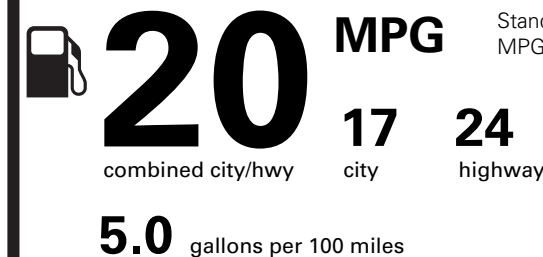

FUNCTIONAL

- CABIN PARTICULATE AND ODOR FILTER
  • CRUISE CONTROL
  • INTELL ACCESS W/PUSH START
  • LANE-KEEPING SYSTEM
  • LINCOLN CONNECT™- 4G MODEM WITH WIFI CAPABILITY
  • LINCOLN DRIVE MODES
  • PIANO KEY SHIFTER
  • RAIN-SENSING WIPERS
  • REAR VIEW CAMERA
  • REMOTE START
  • SECURICODE™ KEYLESS KEYPAD
  • SYNC® APPLINK®
  • SYNC® 3

SAFETY/SECURITY

- ADVANCETRAC™ WITH RSC®
  • AIRBAGS - SAFETY CANOPY®
  • AIRBAGS-DRVR&PASS KNEE
  • AIRBAGS-DUAL-STAGE FRONT
  • AUTO HIGH BEAMS
  • PERIMETER ALARM
  • PERSONAL SAFETY SYSTEM™
  • PRE-COLLISION ASSIST W/AEB
  • TIRE PRESSURE MONITOR SYS

WARRANTY

- 4YR/50K MILE WARRANTY
  • 4YR/50K PICKUPDELIVERY SVC
  • 6YR/70K MI POWERTRAIN WARR

INCLUDED ON THIS VEHICLE

(MSRP)

EQUIPMENT GROUP 100A

OPTIONAL EQUIPMENT/OTHER

Table with 2 columns: Item description and MSRP. Includes items like PRISTINE WHITE MET 3C, .19" MACH ALUM WHL, FLOOR LINERS, etc.

PRICE INFORMATION

Table with 2 columns: Description and MSRP. Includes BASE PRICE ($55,845.00), TOTAL OPTIONS/OTHER (950.00), TOTAL VEHICLE & OPTIONS/OTHER (56,795.00), and DESTINATION & DELIVERY (1,395.00).

EPA DOT Fuel Economy and Environment

Gasoline Vehicle

Fuel Economy

Standard SUVs range from 13 to 102 MPG. The best vehicle rates 140 MPGe.

You spend $3,750

more in fuel costs over 5 years compared to the average new vehicle.

Annual fuel cost $2,700