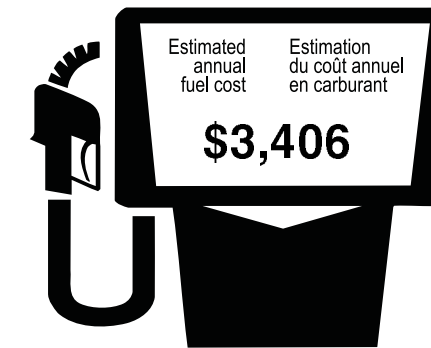

(MSRP)*

ENERGUIDE

Ask your dealer for the FUEL CONSUMPTION GUIDE or CALL 1-800-387-2000

2014 F150 4X4, 5.0L FFV ENGINE/F150 4X4 2014, MOTEUR 5 L A CARBURANT MIXTE, BOITE AUTO

CITY/VILLE

15.0/ 19
L/100 km mi/gal