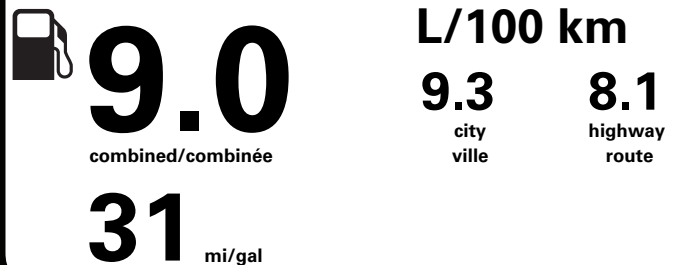

Fuel Consumption / Consommation de carburant

Annual fuel **COST**
for an annual distance of 20,000 km, and an average fuel price of $1.45 per litre

$ 2 610

Coût annuel en carburant

pour une distance annuelle de 20 000 km, et un prix moyen du carburant de 1,45 $ par litre

Small SUVs range from / Les petits VUS font entre

1.9 - 16.5 L_e/100 km

L_e is gasoline litre equivalent
L_e signifie litre équivalent d'essence

Carbon Dioxide Rating / Indice de dioxyde de carbone

Tailpipe emissions only / Émissions du tuyau d'échappement seulement

Smog Rating / Indice de Smog

Estimates are based on Government of Canada approved criteria and testing methods. Vehicle's actual fuel consumption will vary.

Estimations établies selon des méthodes d'essai et des critères approuvés par le gouvernement du Canada. La consommation de carburant réelle du véhicule variera.

For more information visit

vehicles.nrcan.gc.ca

Pour plus d'information visitez

vehicules.nrcan.gc.ca

U.S. GOVERNMENT SAFETY RATINGS
COTES DE SÉCURITÉ DU GOUVERNEMENT AMÉRICAIN

Overall Vehicle Score / Cote globale du véhicule	★★★★★
Frontal Crash / Collision frontale	★★★★★
Side Crash / Collision latérale	★★★★★
Rollover / Capotage	★★★★

Star ratings range from 1 to 5 stars (*****), with 5 being the highest. Les cotes varient de 1 à 5 étoiles (*****), 5 étant la cote la plus élevée.

Source: U.S. National Highway Traffic Safety Administration
For more information / Pour de plus amples renseignements
www.safercar.gov

3FMCR9B61RRE54341

BRONCO™

BUILT WILD

Ask your sales consultant for more details.

FordPass Connect™ service and FordPass™ App required for certain remote features (see App Terms for more information). Connected service and related feature functionality is subject to compatible AT&T-network availability. Evolving technology / cellular networks may affect functionality and availability, or continued provision of some features, prohibiting them from functioning. Message and data rates may apply. See your local Ford website for our privacy policy.

Scan code not operational at this time

FOR PLANT USE ONLY

Insist on Ford Protect! The only extended service plan fully backed by Ford and honored at every Ford dealership in the US and Canada. See your Ford dealer for additional details, or visit www.ford.ca for more information.

Personalize your vehicle with Ford Custom Accessories. Genuine Ford Accessories are engineered for your vehicle and can be included under the Ford New Vehicle Limited Warranty. Certain conditions, limitations and exclusions apply. See your Dealer for details.