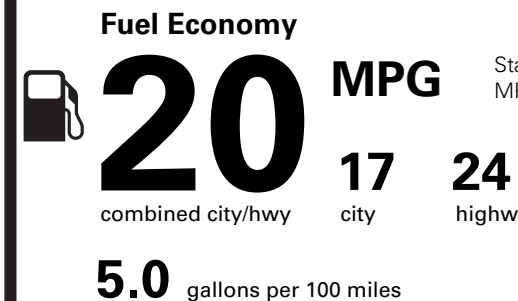

FUNCTIONAL

- 360 DEGREE CAMERA
- CABIN PARTICULATE AND ODOR FILTER
- INTELL ACCESS W/PUSH START
- LANE-KEEPING SYSTEM
- LINCOLN CONNECT™- 4G MODEM WITH WIFI CAPABILITY
- LINCOLN DRIVE MODES
- PIANO KEY SHIFTER
- RAIN-SENSING WIPERS
- REMOTE START
- SECURICODE™ KEYLESS KEYPAD
- SYNC3® W/ VOICE ACT NAV
- WIRELESS CHARGING PAD

SAFETY/SECURITY

- ADVANCETRAC™ WITH RSC®
- AIRBAGS - SAFETY CANOPY®
- AIRBAGS-DRVR&PASS KNEE
- AIRBAGS-DUAL-STAGE FRONT
- AUTO HIGH BEAMS
- PERIMETER ALARM
- PERSONAL SAFETY SYSTEM™
- PRE-COLLISION ASSIST W/AEB
- TIRE PRESSURE MONITOR SYS

WARRANTY

- 4YR/50K MILE WARRANTY
- 4YR/50K PICKUPDELIVERY SVC
- 6YR/70K MI POWERTRAIN WARR

INCLUDED ON THIS VEHICLE

(MSRP)

EQUIPMENT GROUP 201A

5,450.00

- •ELEMENTS PACKAGE PLUS
- •HEATED STEERING WHEEL
- •AUTO AIR REFRESH
- •HTD/VNT DRV/PASS/2R O/B STS
- •HEATED VISIOBLADE WIPERS
- •LINCOLN CO-PILOT360 1.5 PLUS
- •ACTIVE PARK ASSIST 2.0
- •REVERSE BRAKE ASSIST
- •INTEL ADAPT CRUISE CONTROL
- •PHONE AS A KEY

OPTIONAL EQUIPMENT/OTHER

- 2024 MODEL YEAR CERAMIC PEARL MET 3C .20" UBMA W/MAGNETIC PNTD PKTS .P255/55R20 A/S TIRES
- 50 STATE EMISSIONS
- 2ND ROW BENCH PWR TIP-SLIDE
- FRONT LICENSE PLATE BRACKET

750.00
NO CHARGE
NO CHARGE
NO CHARGE

PRICE INFORMATION

BASE PRICE	$61,535.00
TOTAL OPTIONS/OTHER	6,200.00
TOTAL VEHICLE & OPTIONS/OTHER	67,735.00
DESTINATION & DELIVERY	1,395.00

(MSRP)

EPA DOT Fuel Economy and Environment

Gasoline Vehicle

Standard SUVs range from 13 to 102 MPG. The best vehicle rates 140 MPGe.

You spend $3,750

more in fuel costs over 5 years compared to the average new vehicle.

Annual fuel cost $2,700