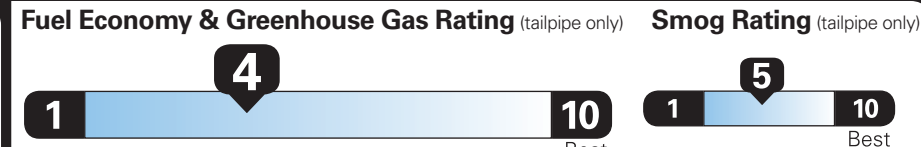

This vehicle emits 451 grams CO₂ per mile. The best emits 0 grams per mile (tailpipe only). Producing and distributing fuel also create emissions; learn more at fueleconomy.gov.

Actual results will vary for many reasons, including driving conditions and how you drive and maintain your vehicle. The average new vehicle gets 28 MPG and costs $9,750 to fuel over 5 years. Cost estimates are based on 15,000 miles per year at $3.60 per gallon. MPGe is miles per gasoline gallon equivalent. Vehicle emissions are a significant cause of climate change and smog.

fueleconomy.gov

Calculate personalized estimates and compare vehicles

Smartphone QR Code™

GOVERNMENT 5-STAR SAFETY RATINGS

Overall Vehicle Score ★★★★★

Based on the combined ratings of frontal, side and rollover. Should ONLY be compared to other vehicles of similar size and weight.

Frontal Crash Driver Passenger ★★★★★

Based on the risk of injury in a frontal impact. Should ONLY be compared to other vehicles of similar size and weight.

Side Crash Front seat Rear seat ★★★★★

Based on the risk of injury in a side impact.

Rollover Not Rated

Based on the risk of rollover in a single-vehicle crash.

Star ratings range from 1 to 5 stars (★★★★★), with 5 being the highest. Source: National Highway Traffic Safety Administration (NHTSA). www.safercar.gov or 1-888-327-4236

THE LINCOLN WAY™ APP

Your Dashboard of Services & Features

1. Download the Lincoln Way app* and you can:
2. Remotely start, lock and unlock your vehicle
   - Locate your vehicle and check approximate fuel range
   - Receive vehicle health alerts

The Lincoln Connect™ modem is active and sending vehicle data (e.g., diagnostics) to Lincoln. See in-vehicle Settings for connectivity options.

Lincoln Protect™

Insist on Lincoln Protect! The only extended service plan fully backed by Lincoln and honored at every Lincoln dealership in the U.S., Canada and Mexico. See your Lincoln dealer or visit www.LincolnOwner.com

WARNING: Operating, servicing and maintaining a passenger vehicle, pickup truck, van, or off-road vehicle can expose you to chemicals including engine exhaust, carbon monoxide, phthalates, and lead, which are known to the State of California to cause cancer and birth defects or other reproductive harm. To minimize exposure, avoid breathing exhaust, do not idle the engine except as necessary, service your vehicle in a well-ventilated area and wear gloves or wash your hands frequently when servicing your vehicle. For more information go to www.P65Warnings.ca.gov/passenger-vehicle.

SCAN OR TEXT 5LRGL10156 TO 59173

Msg & Data rates may apply. Text HELP for help

www.lincoln.com/help/privacy-terms/

RAMP ONE	CH7L	CONVOY
RAMP TWO	ITEM #: 67-S201 O/T 2	

TOTAL MSRP $69,130.00

LINCOLN AUTOMOTIVE FINANCIAL SERVICES

Whether you decide to lease or finance your vehicle, you'll find the choices that are right for you. See your Lincoln Dealer for details or visit www.lincolnafs.com.

RD021 N RD 2X 430 000074 04 02 24