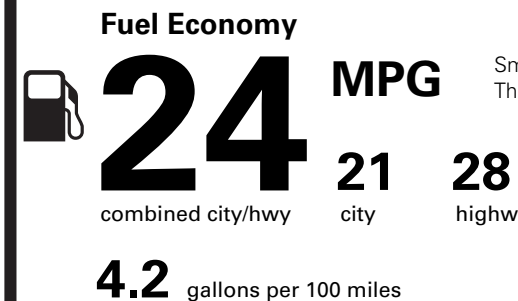

SAFETY/SECURITY

- ADVANCETRAC™ WITH RSC
- AIR BAG - DRIVER KNEE
- AIRBAGS-DUAL-STAGE FRONT
- AIRBAGS - SIDE IMPACT / CURTAINS
- AUTO HIGH BEAMS
- PRE-COLLISION ASSIST W/AEB
- SECURILOCK® PASSIVE ANTI-THEFT SYSTEM
- SOS POST CRASH SYSTEM

WARRANTY

- 4YR/50K MILE WARRANTY
- 4YR/50K PICKUPDELIVERY SVC
- 6YR/70K MI POWERTRAIN WARR

INCLUDED ON THIS VEHICLE

(MSRP)

EQUIPMENT GROUP 101A

3,595.00

- •RAIN SENSING WIPERS
- •WINDSHIELD WIPER DE-ICER
- •HEATED/VENTILATED D/P SEATS
- •HEATED STEERING WHEEL
- •WIRELESS CHARGING PAD
- •LINCOLN CO-PILOT360 2.1 VISIO
- •360 DEGREE CAMERA
- •REVERSE BRAKE ASSIST
- •FRONT PARKING SENSORS
- •REAR PARKING SENSORS

OPTIONAL EQUIPMENT/OTHER

- 245/45R20 99V A/S BSW TIRES 200.00
- ALL-WTHR FLR LNRS W/MATS 1,700.00
- PANORAMIC VISTA RF W/PWR SHADE 2,000.00
- JET APPEARANCE PACKAGE
- .20" BLACK ALUMINUM WHEEL
- FRONT LICENSE PLATE BRACKET NO CHARGE

PRICE INFORMATION

BASE PRICE	$41,030.00
TOTAL OPTIONS/OTHER	7,495.00
TOTAL VEHICLE & OPTIONS/OTHER	48,525.00
DESTINATION & DELIVERY	1,395.00

EPA DOT Fuel Economy and Environment

Gasoline Vehicle

Small SUVs range from 14 to 123 MPG. The best vehicle rates 140 MPGe.

You spend **$1,500**

more in fuel costs over 5 years compared to the average new vehicle.

Annual fuel cost **$2,250**