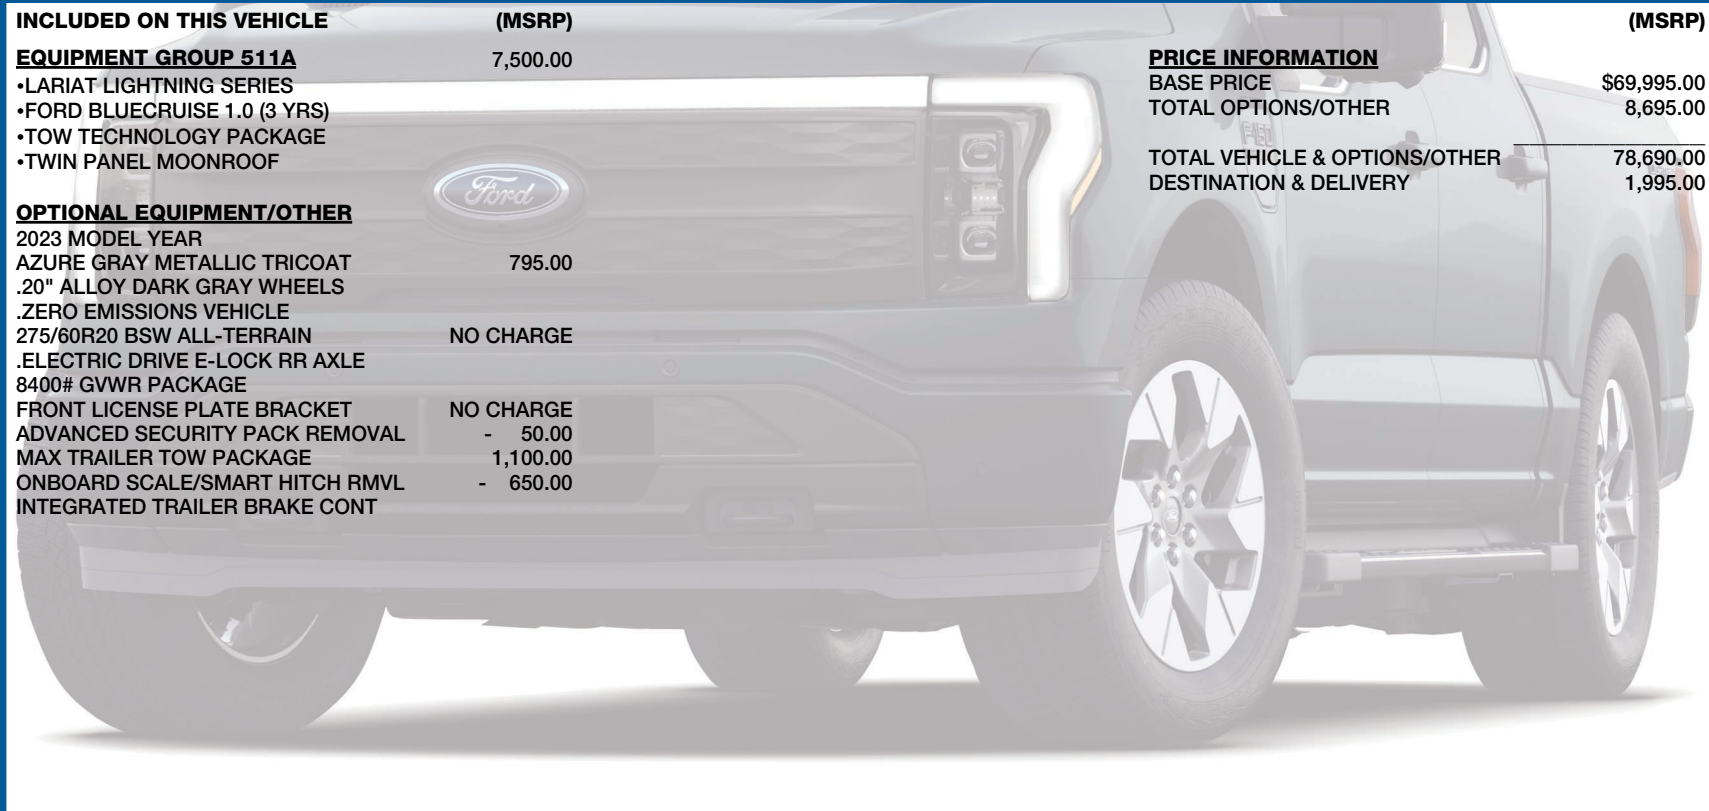

INCLUDED ON THIS VEHICLE

(MSRP)

EQUIPMENT GROUP 511A

7,500.00

- LARIAT LIGHTNING SERIES
- FORD BLUECRUISE 1.0 (3 YRS)
- TOW TECHNOLOGY PACKAGE
- TWIN PANEL MOONROOF

PRICE INFORMATION

BASE PRICE	\$69,995.00
TOTAL OPTIONS/OTHER	8,695.00
TOTAL VEHICLE & OPTIONS/OTHER	78,690.00
DESTINATION & DELIVERY	1,995.00

EPA DOT

Fuel Economy and Environment

Electric Vehicle

Fuel Economy

70 MPGe
combined city/hwy

Standard Pickup Trucks range from 12 to 70 MPGe. The best vehicle rates 132 MPGe.

You save \$3,000
in fuel costs over 5 years compared to the average new vehicle.