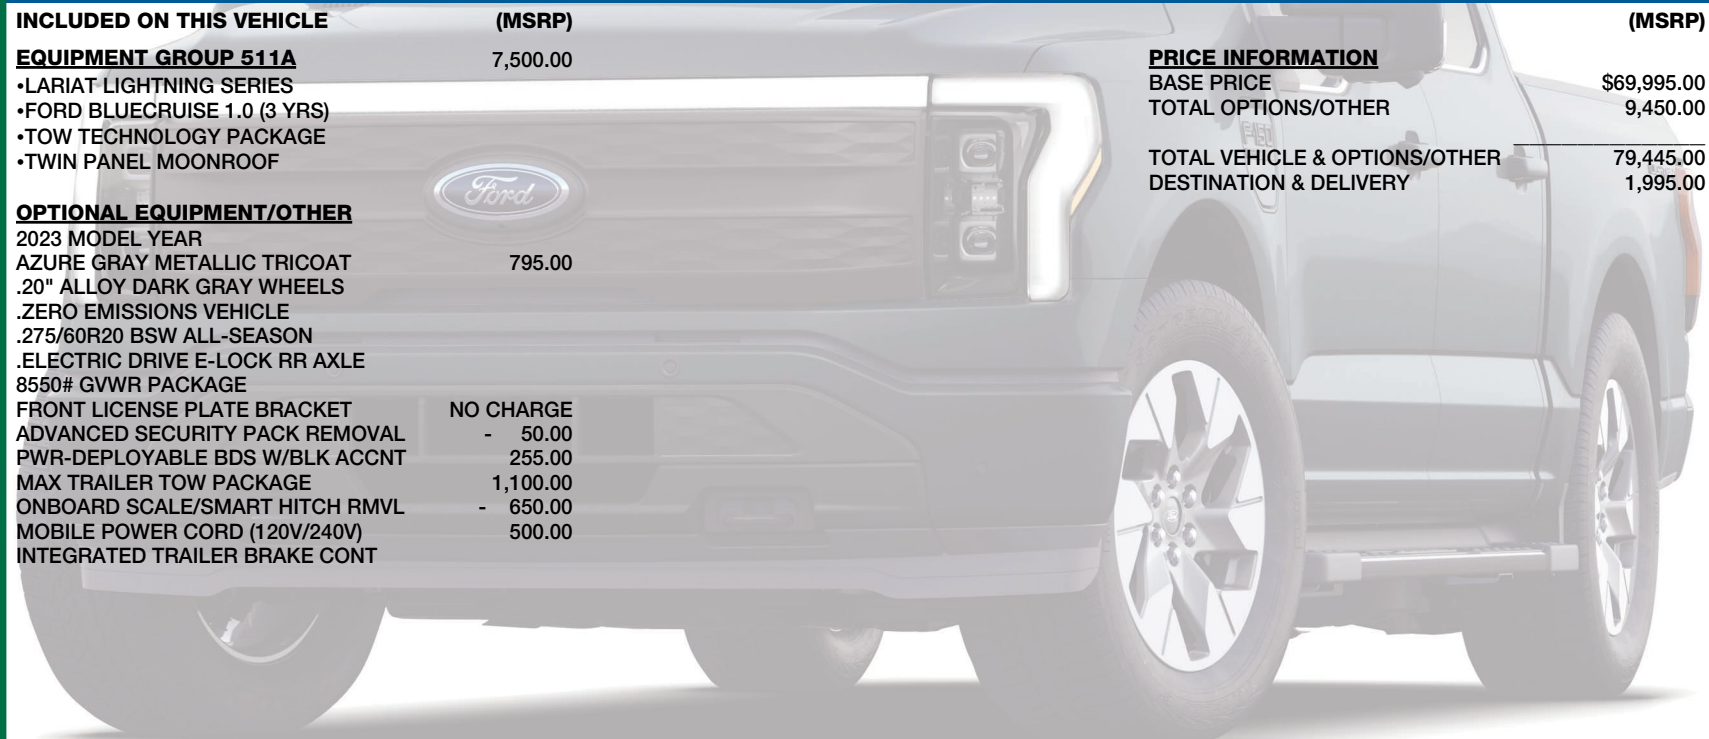

INCLUDED ON THIS VEHICLE

(MSRP)

EQUIPMENT GROUP 511A

7,500.00

- LARIAT LIGHTNING SERIES
- FORD BLUECRUISE 1.0 (3 YRS)
- TOW TECHNOLOGY PACKAGE
- TWIN PANEL MOONROOF

PRICE INFORMATION

BASE PRICE	\$69,995.00
TOTAL OPTIONS/OTHER	9,450.00
TOTAL VEHICLE & OPTIONS/OTHER	79,445.00
DESTINATION & DELIVERY	1,995.00

EPA DOT Fuel Economy and Environment

Electric Vehicle

Fuel Economy

70 MPGe
combined city/hwy

Standard Pickup Trucks range from 12 to 70 MPGe. The best vehicle rates 132 MPGe.

You save **\$3,000** in fuel costs over 5 years compared to the average new vehicle.