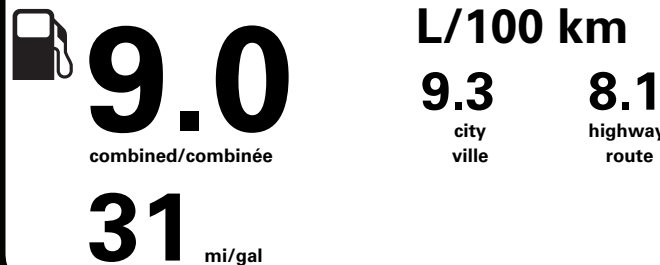

Fuel Consumption / Consommation de carburant

Annual fuel **COST**
for an annual distance of 20,000 km, and an average fuel price of $1.45 per litre

$ 2 610

Coût annuel en carburant

pour une distance annuelle de 20 000 km, et un prix moyen du carburant de 1,45 $ par litre

Small SUVs range from /
Les petits VUS font entre

1.9 - 16.5 L_e/100 km

L_e is gasoline litre equivalent
L_e signifie litre équivalent d'essence

Carbon Dioxide Rating / Indice de dioxyde de carbone

Tailpipe emissions only / Émissions du tuyau d'échappement seulement

Smog Rating / Indice de Smog

Estimates are based on Government of Canada approved criteria and testing methods. Vehicle's actual fuel consumption will vary.

Estimations établies selon des méthodes d'essai et des critères approuvés par le gouvernement du Canada. La consommation de carburant réelle du véhicule variera.

For more information visit

vehicles.nrcan.gc.ca

Pour plus d'information visitez

vehicules.nrcan.gc.ca

U.S. GOVERNMENT SAFETY RATINGS
COTES DE SÉCURITÉ DU GOUVERNEMENT AMÉRICAIN

Overall Vehicle Score / Cote globale du véhicule	★★★★★
Frontal Crash / Collision frontale	★★★★★
Side Crash / Collision latérale	★★★★★
Rollover / Capotage	★★★★

Star ratings range from 1 to 5 stars (*****), with 5 being the highest. Les cotes varient de 1 à 5 étoiles (*****), 5 étant la cote la plus élevée.

Source: U.S. National Highway Traffic Safety Administration
For more information / Pour de plus amples renseignements
www.safercar.gov

3FMCR9B66RRE69174

Insist on Ford Protect! The only extended service plan fully backed by Ford and honored at every Ford dealership in the US and Canada. See your Ford dealer for additional details, or visit www.ford.ca for more information.

Personalize your vehicle with Ford Custom Accessories. Genuine Ford Accessories are engineered for your vehicle and can be included under the Ford New Vehicle Limited Warranty. Certain conditions, limitations and exclusions apply. See your Dealer for details.

Scan code not operational at this time

FOR PLANT USE ONLY