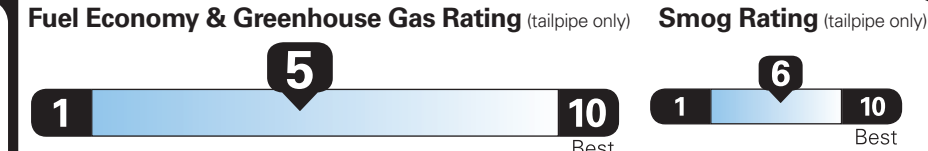

This vehicle emits 355 grams CO₂ per mile. The best emits 0 grams per mile (tailpipe only). Producing and distributing fuel also create emissions; learn more at fueleconomy.gov.

Actual results will vary for many reasons, including driving conditions and how you drive and maintain your vehicle. The average new vehicle gets 28 MPG and costs $8,000 to fuel over 5 years. Cost estimates are based on 15,000 miles per year at $2.95 per gallon. MPGe is miles per gasoline gallon equivalent. Vehicle emissions are a significant cause of climate change and smog.

fueleconomy.gov

Calculate personalized estimates and compare vehicles

GOVERNMENT 5-STAR SAFETY RATINGS

Overall Vehicle Score Not Rated
Based on the combined ratings of frontal, side and rollover. Should ONLY be compared to other vehicles of similar size and weight.

Frontal Crash	Driver Passenger	★★★★★
Side Crash	Front seat Rear seat	★★★★ Not Rated
Rollover		Not Rated

Based on the risk of injury in a frontal impact. Should ONLY be compared to other vehicles of similar size and weight.

Based on the risk of injury in a side impact.

Based on the risk of rollover in a single-vehicle crash.

Star ratings range from 1 to 5 stars (★★★★★), with 5 being the highest. Source: National Highway Traffic Safety Administration (NHTSA). www.safercar.gov or 1-888-327-4236

NM0LS7T2XP1572594

WARNING: Operating, servicing and maintaining a passenger vehicle, pickup truck, van, or off-road vehicle can expose you to chemicals including engine exhaust, carbon monoxide, phthalates, and lead, which are known to the State of California to cause cancer and birth defects or other reproductive harm. To minimize exposure, avoid breathing exhaust, do not idle the engine except as necessary, service your vehicle in a well-ventilated area and wear gloves or wash your hands frequently when servicing your vehicle. For more information go to www.P65Warnings.ca.gov/passenger-vehicle.

FordPass Connect™

Download the FordPass™ app* and you can:

1. **Access Vehicle Control Features**
2. Remotely start, lock and unlock your vehicle.
   - Locate your vehicle and check approximate fuel range.
   - Receive vehicle health alerts.

1. **Activate 4G LTE Wi-Fi Hotspot**
2. New vehicles include a 3-month or 3GB data (whichever comes first) Wi-Fi trial.
   - Connect up to ten Wi-Fi-equipped devices.

The FordPass Connect™ modem is active and sending vehicle data (e.g., diagnostics) to Ford. See in-vehicle Settings for connectivity options.

Insist on Ford Protect! The only extended service plan fully backed by Ford and honored at every Ford dealership in the U.S., Canada and Mexico. See your Ford dealer or visit www.FordOwner.com.

SCAN OR TEXT NMP1572594 TO 48028

Msg & Data rates may apply. Text HELP for help

www.ford.com/help/privacy-terms/

RAMP ONE	CA7G	CONVOY	TOTAL MSRP $42,000.00
RAMP TWO	ITEM #: 72-E606 O/T 1