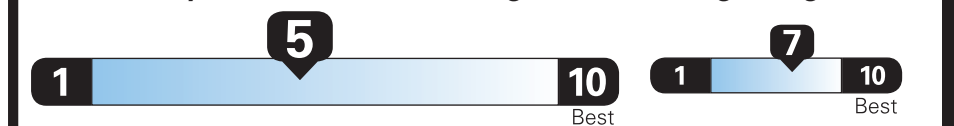

SAFETY/SECURITY

- ADVANCETRAC™ WITH RSC
- AIRBAGS-DUAL-STAGE FRONT
- AIRBAGS-SIDE IMPACT/SAFETY CANOPY SIDE AIR CURTAINS
- AUTO HIGH BEAMS
- PERIMETER ALARM
- PERSONAL SAFETY SYSTEM™
- PRE-COLLISION ASSIST W/AEB
- SOS POST-CRASH ALERT SYS™
- TIRE PRESSURE MONITOR SYS

WARRANTY

- 4YR/50K MILE WARRANTY
- 4YR/50K PICKUPDELIVERY SVC
- 6YR/70K MI POWERTRAIN WARR

INCLUDED ON THIS VEHICLE

(MSRP)

EQUIPMENT GROUP 202A 5,775.00

OPTIONAL EQUIPMENT/OTHER

2024 MODEL YEAR
DIAMOND RED MET CC 750.00
50 STATE EMISSIONS NO CHARGE
21" PAINTED BRT MACH ALUM 500.00
BLUECRUISE EQUIP: 4 YEAR INCL
FRONT LICENSE PLATE BRACKET NO CHARGE

PRICE INFORMATION

BASE PRICE $54,750.00
TOTAL OPTIONS/OTHER 7,025.00
TOTAL VEHICLE & OPTIONS/OTHER 61,775.00
DESTINATION & DELIVERY 1,595.00

(MSRP)

EPA DOT Fuel Economy and Environment

Gasoline Vehicle

Fuel Economy

24 MPG
combined city/hwy city highway

Small SUVs range from 14 to 123 MPG. The best vehicle rates 140 MPGe.

You spend **$1,500**

more in fuel costs over 5 years compared to the average new vehicle.

4.2 gallons per 100 miles

Annual fuel cost **$2,250**

Fuel Economy & Greenhouse Gas Rating (tailpipe only) Smog Rating (tailpipe only)

This vehicle emits 371 grams CO₂ per mile. The best emits 0 grams per mile (tailpipe only). Producing and distributing fuel also create emissions; learn more at fueleconomy.gov.

Actual results will vary for many reasons, including driving conditions and how you drive and maintain your vehicle. The average new vehicle gets 28 MPG and costs $9,750 to fuel over 5 years. Cost estimates are based on 15,000 miles per year at $3.60 per gallon. MPGe is miles per gasoline gallon equivalent. Vehicle emissions are a significant cause of climate change and smog.

fueleconomy.gov

Calculate personalized estimates and compare vehicles

Smartphone QR Code™

GOVERNMENT 5-STAR SAFETY RATINGS

Overall Vehicle Score **Not Rated**

Based on the combined ratings of frontal, side and rollover. Should ONLY be compared to other vehicles of similar size and weight.

Frontal Crash Driver Passenger **Not Rated Not Rated**

Based on the risk of injury in a frontal impact. Should ONLY be compared to other vehicles of similar size and weight.

Side Crash Front seat Rear seat **Not Rated Not Rated**

Based on the risk of injury in a side impact.

Rollover **Not Rated**

Based on the risk of rollover in a single-vehicle crash.

Star ratings range from 1 to 5 stars (★★★★★), with 5 being the highest.

Source: National Highway Traffic Safety Administration (NHTSA).

www.safercar.gov or 1-888-327-4236

THE LINCOLN WAY™ APP

Your Dashboard of Services & Features

1. Download the Lincoln Way app* and you can:
2. Remotely start, lock and unlock your vehicle
   - Locate your vehicle and check approximate fuel range
   - Receive vehicle health alerts

The Lincoln Connect™ modem is active and sending vehicle data (e.g., diagnostics) to Lincoln. See in-vehicle Settings for connectivity options.

*Compatible with select smartphone platforms. Lincoln Connect service required (see App Terms for more information). Connected service and related feature functionality is subject to compatible AT&T-network availability. Evolving technology/cellular networks may affect functionality and availability, or continued provision of some features, prohibiting them from functioning. Message and data rates may apply. See your local Lincoln website for our privacy policy.

Lincoln Protect®

Insist on Lincoln Protect! The only extended service plan fully backed by Lincoln and honored at every Lincoln dealership in the U.S., Canada and Mexico. See your Lincoln dealer or visit www.LincolnOwner.com

5LMPJ8KA5RJ829100