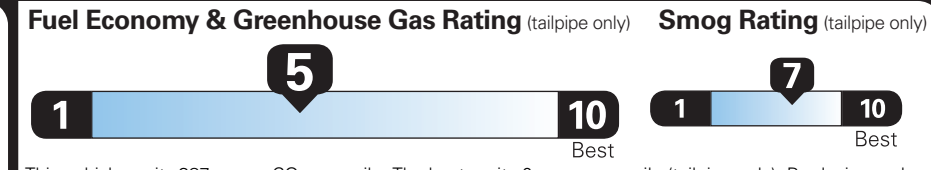

POWERBOOST HYBRID DISC - 1,900.00

TOTAL SAVINGS - 3,900.00

EPA DOT Fuel Economy and Environment

Gasoline Vehicle

Fuel Economy

Standard Pickup Trucks range from 12 to 73 MPG. The best vehicle rates 140 MPGe.

You spend \$2,000

more in fuel costs over 5 years compared to the average new vehicle.

Annual fuel cost \$2,350

This vehicle emits 387 grams CO₂ per mile. The best emits 0 grams per mile (tailpipe only). Producing and distributing fuel also create emissions; learn more at fueleconomy.gov.