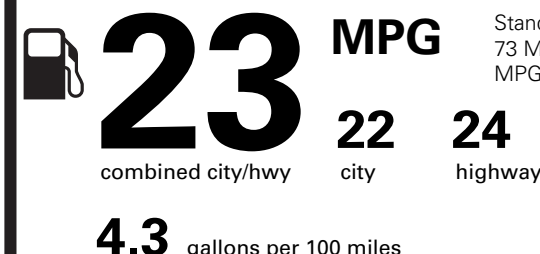

555.00

PRICE INFORMATION

BASE PRICE \$53,840.00
TOTAL OPTIONS/OTHER 9,380.00

TOTAL VEHICLE & OPTIONS/OTHER 63,220.00
DESTINATION & DELIVERY 1,995.00

TOTAL BEFORE DISCOUNTS 65,215.00

XLT MID DISCOUNT - 2,000.00

POWERBOOST HYBRID DISC - 1,900.00

TOTAL SAVINGS - 3,900.00

EPA DOT Fuel Economy and Environment

Gasoline Vehicle

Fuel Economy

Standard Pickup Trucks range from 12 to 73 MPG. The best vehicle rates 140 MPGe.