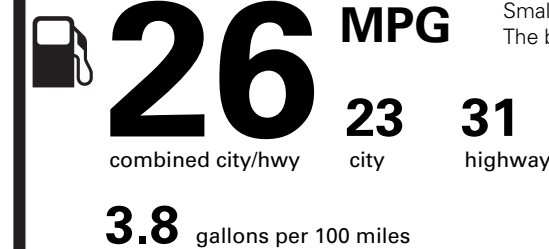

FUNCTIONAL

- 4G MODEM
- ADAPTIVE CRUISE CONTROL
- BLIS W/CROSS-TRAFFIC ALERT
- CONNECTED NAV: 1 YR INCL
- EVASIVE STEERING ASSIST
- FORD APP
- REAR PARKING SENSORS
- REFRESH95
- REMOTE START SYSTEM
- SIRIUSXM® W/360L- NA AK&HI
- SPORT-TUNED SUSPENSION
- SYNC®4 W/EVR & 13.2" SCRIN
- WIRELESS CHARGING PAD

SAFETY/SECURITY

- ADVANCETRAC™ WITH RSC®
- AIRBAG - DRIVER KNEE
- AIRBAGS - DUAL STAGE FRONT
- AIRBAGS - FRONT SEAT MOUNTED SIDE IMPACT
- AIRBAGS - SAFETY CANOPY®
- LATCH CHILD SAFETY SYSTEM
- PERIMETER ALARM
- SOS POST-CRASH ALERT SYSTM™
- TIRE PRESSURE MONIT SYS

WARRANTY

- 3YR/36,000 BUMPER / BUMPER
- 5YR/60,000 POWERTRAIN
- 5YR/60,000 ROADSIDE ASSIST

INCLUDED ON THIS VEHICLE

(MSRP)

EQUIPMENT GROUP 501A

OPTIONAL EQUIPMENT/OTHER

2026 MODEL YEAR	
VAPOR BLUE METALLIC	495.00
225/55R19 99H A/S BSW TIRES	
PANORAMIC VISTA ROOF	1,595.00
MINI SPARE WHEEL/TIRE	345.00
19" EBONY-PAINTED ALUM WHEEL	195.00
PREMIUM TECHNOLOGY PACKAGE	1,910.00
.REVERSE BRAKE ASSIST	
.B&O AUDIO, 10-SPK	
.360 CAMERA W/SPLIT VIEW	
.HEAD-UP DISPLAY	

PRICE INFORMATION

BASE PRICE	$38,935.00
TOTAL OPTIONS/OTHER	4,540.00
TOTAL VEHICLE & OPTIONS/OTHER	43,475.00
DESTINATION & DELIVERY	1,495.00

EPA DOT

Fuel Economy and Environment

Gasoline Vehicle

Fuel Economy

Small SUVs range from 14 to 125 MPG. The best vehicle rates 146 MPGe.

You spend **$1,000**

more in fuel costs over 5 years compared to the average new vehicle.

Annual fuel cost

$1,900