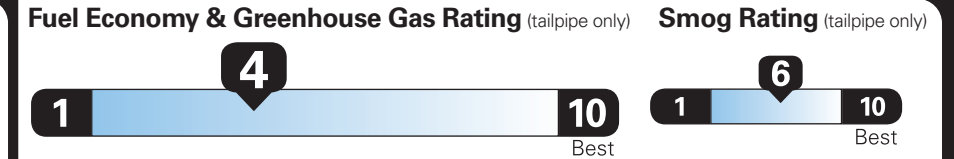

EPA DOT Fuel Economy and Environment

Gasoline Vehicle

Fuel Economy

18 MPG
combined city/hwy

16 city
22 highway

5.6 gallons per 100 miles

Standard SUVs range from 13 to 102 MPG. The best vehicle rates 140 MPGe.

You spend
$5,250
more in fuel costs over 5 years compared to the average new vehicle.

Annual fuel cost $3,000