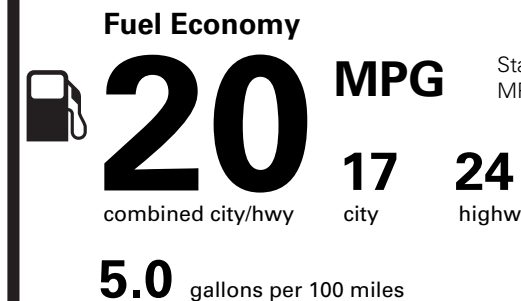

SAFETY/SECURITY

- ADVANCETRAC™ WITH RSC®
- AIRBAGS - SAFETY CANOPY®
- AIRBAGS-DRVR&PASS KNEE
- AIRBAGS-DUAL-STAGE FRONT
- AUTO HIGH BEAMS
- PERIMETER ALARM
- PERSONAL SAFETY SYSTEM™
- PRE-COLLISION ASSIST W/AEB
- TIRE PRESSURE MONITOR SYS

WARRANTY

- 4YR/50K MILE WARRANTY
- 4YR/50K PICKUPDELIVERY SVC
- 6YR/70K MI POWERTRAIN WARR

INCLUDED ON THIS VEHICLE

(MSRP)

EQUIPMENT GROUP 201A

5,450.00

- •ELEMENTS PACKAGE PLUS
- •HEATED STEERING WHEEL
- •AUTO AIR REFRESH
- •HTD/VNT DRV/PASS/2R O/B STS
- •HEATED VISIOBLADE WIPERS
- •LINCOLN CO-PILOT360 1.5 PLUS
- •ACTIVE PARK ASSIST 2.0
- •REVERSE BRAKE ASSIST
- •INTEL ADAPT CRUISE CONTROL
- •PHONE AS A KEY

OPTIONAL EQUIPMENT/OTHER

- 2024 MODEL YEAR PRISTINE WHITE MET 3C .20" UBMA W/MAGNETIC PNTD PKTS .P255/55R20 A/S TIRES 50 STATE EMISSIONS LUXURY PACKAGE 750.00
- REAR DOOR SUNSHADES .PERF POS 30-WAY ACT MOT SEATS .REVEL ULTIMA 3D AUDIO-28SPK 3,300.00
- FRONT LICENSE PLATE BRACKET NO CHARGE

PRICE INFORMATION

BASE PRICE	$61,535.00
TOTAL OPTIONS/OTHER	9,500.00
TOTAL VEHICLE & OPTIONS/OTHER	71,035.00
DESTINATION & DELIVERY	1,395.00

EPA DOT Fuel Economy and Environment

Gasoline Vehicle

Standard SUVs range from 13 to 102 MPG. The best vehicle rates 140 MPGe.

You spend **$3,750**

more in fuel costs over 5 years compared to the average new vehicle.

Annual fuel cost **$2,700**