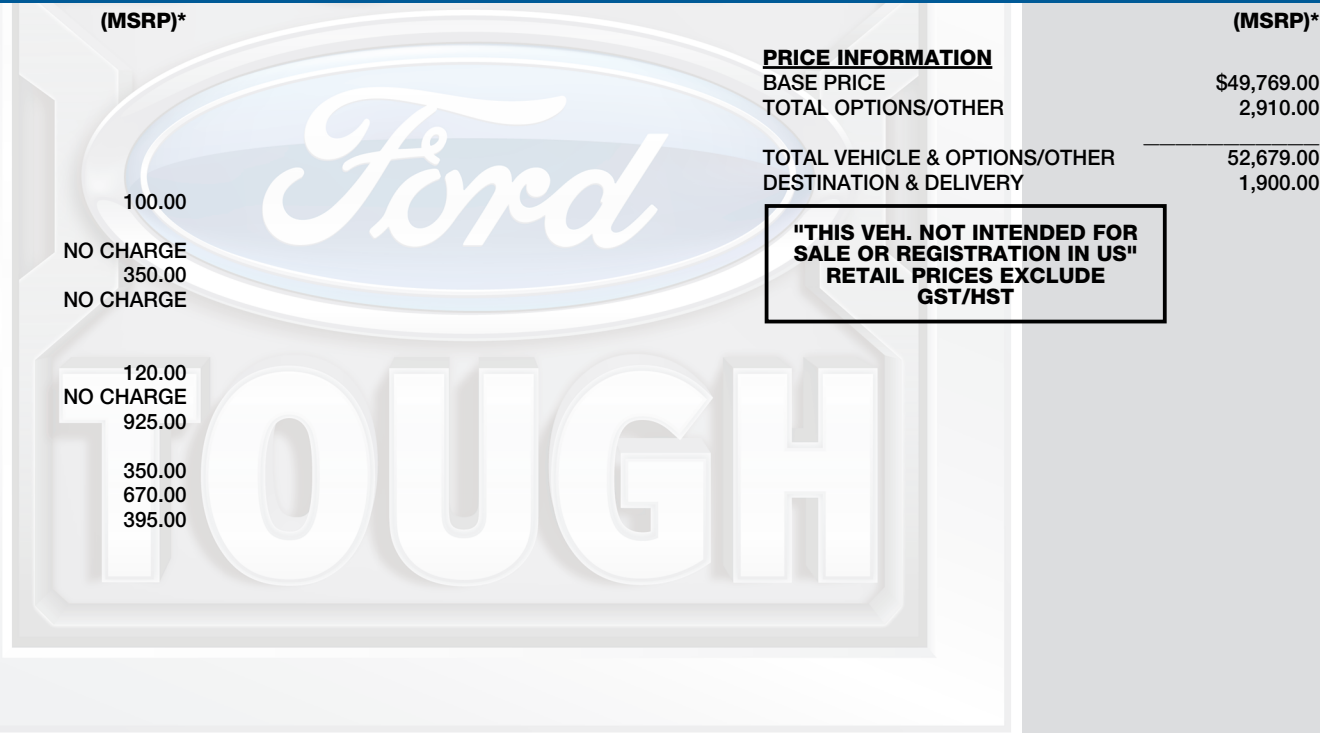

FUNCTIONAL

- 4X4 SYSTEM, ESOF
- ABS, POWER 4-WHEEL DISC
- AUTO START/STOP
- CRUISE CONTROL
- EASY FUEL CAPLESS FILLER
- ENGINE BLOCK HEATER
- FORDPASS™ CONNECT
- PRE-COLLISION ASSIST W/AEB
- REAR VIEW CAMERA
- REMOTE KEYLESS ENTRY
- SELECTSHIFT™ AUTO. TRANS
- SHOCKS, HEAVY DUTY
- SYNC® 3
- WINDOWS, 2ND ROW POWER
- WINDOWS/DOORS/MIRRORS, PWR

SAFETY/SECURITY

- AIRBAGS, DRIVER & PASS
- AIR BAGS, SIDE
- PASSIVE ANTI-THEFT SYSTEM
- ROLL STABILITY CONTROL
- SAFETY BELTS, ADJUSTABLE
- SOS POST CRASH ALERT SYST

WARRANTY

- 3 YR/60,000 KM BASIC
- 5YEAR/100,000 KM POWERTRAIN
- ROADSIDE ASSISTANCE 24 HRS

INCLUDED ON THIS VEHICLE

EQUIPMENT GROUP 300A

- •XLT SERIES

OPTIONAL EQUIPMENT/OTHER

- 2020 MODEL YEAR
- FEDERAL EXCISE TAX 100.00
- .17" SILVER PAINTED ALUMINUM NO CHARGE
- 5.0L V8 ENGINE 350.00
- LT245/70R17E BSW ALL-TERRAIN NO CHARGE
- 3.31 RATIO REGULAR AXLE NO CHARGE
- 7050# GVWR PACKAGE
- LT TIRE CAPABILITY PACKAGE 120.00
- SKID PLATES NO CHARGE
- PRO TRAILER BACKUP ASSIST 925.00
- TRAILER TOW PACKAGE
- 136 LITRE/ 36 GALLON FUEL TANK 350.00
- INTEGRATED TRLR BRAKE CNTRL 670.00
- 8-WAY POWER DRIVERS SEAT 395.00
- BED LINER DROP-IN *ACCY
- FLEX FUEL VEHICLE

(MSRP)*

PRICE INFORMATION

BASE PRICE	$49,769.00
TOTAL OPTIONS/OTHER	2,910.00
TOTAL VEHICLE & OPTIONS/OTHER	52,679.00
DESTINATION & DELIVERY	1,900.00

(MSRP)*

"THIS VEH. NOT INTENDED FOR SALE OR REGISTRATION IN US" RETAIL PRICES EXCLUDE GST/HST

Canada

Fuel Consumption / Consommation de carburant

13.5 L/100 km
combined/combinée

21 mi/gal

15.1 L/100 km
city ville

11.6 L/100 km
highway route

Annual fuel COST
for an annual distance of 20,000 km, and an average fuel price of $1.30 per litre

$ 3 510

Coût annuel en carburant
pour une distance annuelle de 20 000 km, et un prix moyen du carburant de 1,30 $ par litre

Standard pickup trucks range from / Les camionnettes ordinaires font entre

9.5 - 16.3 L_e/100 km

L_e is gasoline litre equivalent
L_e signifie litre équivalent d'essence

Carbon Dioxide Rating / Indice de dioxyde de carbone

3

317 g CO₂/km

Smog Rating / Indice de Smog

3

Estimates are based on Government of Canada approved criteria and testing methods. Vehicle's actual fuel consumption will vary.

For more information visit vehicles.nrcan.gc.ca

Estimations établies selon des méthodes d'essai et des critères approuvés par le gouvernement du Canada. La consommation de carburant réelle du véhicule variera.

Pour plus d'information visitez vehicules.nrcan.gc.ca

**U.S. GOVERNMENT SAFETY RATINGS
COTES DE SÉCURITÉ DU GOUVERNEMENT AMÉRICAIN**

Overall Vehicle Score / Cote globale du véhicule	★★★★★
Frontal Crash Collision frontale	★★★★★
Side Crash Collision latérale	★★★★★
Rollover / Capotage	★★★★

Star ratings range from 1 to 5 stars (★★★★★), with 5 being the highest. Les cotes varient de 1 à 5 étoiles (★★★★★), 5 étant la cote la plus élevée.

Source: U.S. National Highway Traffic Safety Administration
For more information / Pour de plus amples renseignements www.safercar.gov

F-SERIES
CANADA'S BEST-SELLING TRUCKS

5 YEARS

RAMP ONE/TERMINAL UN	CS59	TOTAL MSRP $54,579.00
RAMP TWO/TERMINAL DEUX	DEARBORN	
METHOD OF TRANSP/MODE DE TRANSPORT	CONVOY	ITEM #: B1-136A O/T 5
		LB041 N RE 2X 015 000746 02 04 20

1FTFW1E56LFB21376

Scan code not operational at this time

FOR PLANT USE ONLY

FORD PROTECT

Insist on Ford Protect! The only extended service plan fully backed by Ford and honored at every Ford dealership in the US and Canada. See your Ford dealer for additional details, or visit www.ford.ca for more information.

custom accessories

Personalize your vehicle with Ford Custom Accessories. Genuine Ford Accessories are engineered for your vehicle and can be included under the Ford New Vehicle Limited Warranty. Certain conditions, limitations and exclusions apply. See your Dealer for details.