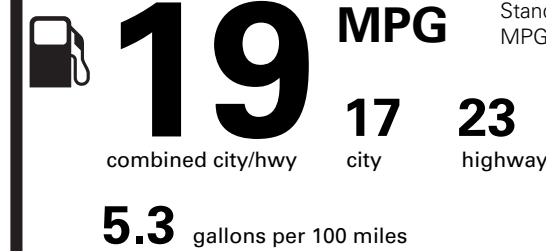

PRICE INFORMATION

BASE PRICE	(MSRP) \$77,635.00
TOTAL OPTIONS/OTHER	275.00
TOTAL VEHICLE & OPTIONS/OTHER	77,910.00
DESTINATION & DELIVERY	1,695.00

EPA DOT Fuel Economy and Environment

Gasoline Vehicle

Fuel Economy