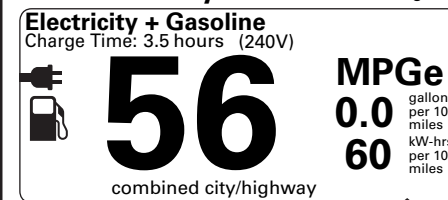

EPA DOT Fuel Economy and Environment

Plug-In Hybrid Vehicle Electricity-Gasoline

Fuel Economy Standard SUVs range from 14 to 102 MPG. The best vehicle rates 132 MPGe.

You save $0

in fuel costs over 5 years compared to the average new vehicle.