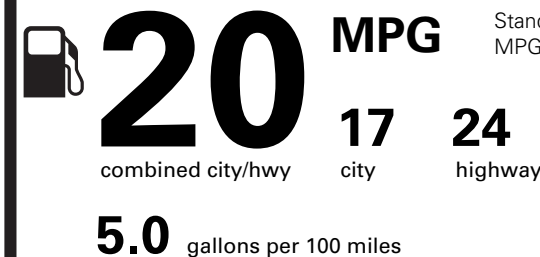

PRICE INFORMATION

BASE PRICE	\$55,845.00
TOTAL OPTIONS/OTHER	3,000.00
TOTAL VEHICLE & OPTIONS/OTHER	58,845.00
DESTINATION & DELIVERY	1,395.00

(MSRP)

EPA DOT Fuel Economy and Environment

Gasoline Vehicle

Fuel Economy

Standard SUVs range from 13 to 102 MPG. The best vehicle rates 140 MPGe.

You spend **\$3,750**

more in fuel costs over 5 years compared to the average new vehicle.

Annual fuel cost **\$2,700**

Fuel Economy & Greenhouse Gas Rating (tailpipe only) Smog Rating (tailpipe only)