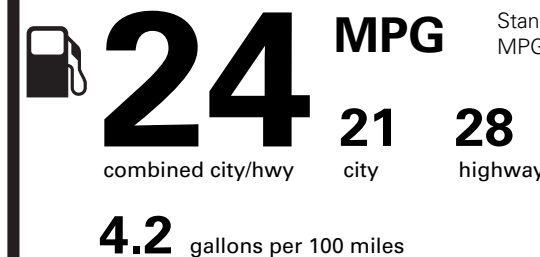

PRICE INFORMATION

BASE PRICE	\$38,670.00
TOTAL OPTIONS/OTHER	7,305.00
TOTAL VEHICLE & OPTIONS/OTHER	45,975.00
DESTINATION & DELIVERY	1,595.00

EPA DOT Fuel Economy and Environment

Gasoline Vehicle

Fuel Economy