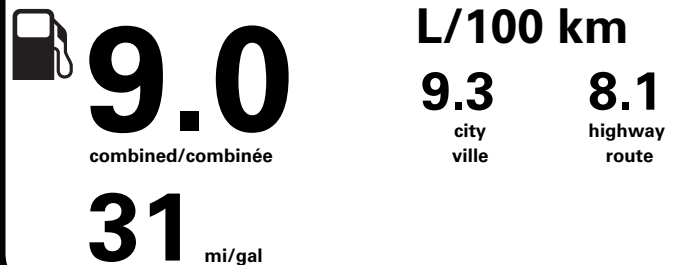

Fuel Consumption / Consommation de carburant

Annual fuel **COST**
for an annual distance of 20,000 km, and an average fuel price of $1.45 per litre

$ 2 610

Coût annuel en carburant

pour une distance annuelle de 20 000 km, et un prix moyen du carburant de 1,45 $ par litre

Small SUVs range from /
Les petits VUS font entre

1.9 - 16.5 L_e/100 km

L_e is gasoline litre equivalent
L_e signifie litre équivalent d'essence

Carbon Dioxide Rating / Indice de dioxyde de carbone

Tailpipe emissions only / Émissions du tuyau d'échappement seulement

Smog Rating / Indice de Smog

Estimates are based on Government of Canada approved criteria and testing methods. Vehicle's actual fuel consumption will vary.

Estimations établies selon des méthodes d'essai et des critères approuvés par le gouvernement du Canada. La consommation de carburant réelle du véhicule variera.

For more information visit

vehicles.nrcan.gc.ca

Pour plus d'information visitez

vehicules.nrcan.gc.ca

U.S. GOVERNMENT SAFETY RATINGS
COTES DE SÉCURITÉ DU GOUVERNEMENT AMÉRICAIN

Overall Vehicle Score / Cote globale du véhicule	★★★★★
Frontal Crash / Collision frontale	★★★★★
Side Crash / Collision latérale	★★★★★
Rollover / Capotage	★★★★

Star ratings range from 1 to 5 stars (*****), with 5 being the highest. Les cotes varient de 1 à 5 étoiles (*****), 5 étant la cote la plus élevée.

Source: U.S. National Highway Traffic Safety Administration
For more information / Pour de plus amples renseignements
www.safercar.gov

3FMCR9B64RRE65060

Insist on Ford Protect! The only extended service plan fully backed by Ford and honored at every Ford dealership in the US and Canada. See your Ford dealer for additional details, or visit www.ford.ca for more information.

Personalize your vehicle with Ford Custom Accessories. Genuine Ford Accessories are engineered for your vehicle and can be included under the Ford New Vehicle Limited Warranty. Certain conditions, limitations and exclusions apply. See your Dealer for details.

Scan code not operational at this time

FOR PLANT USE ONLY