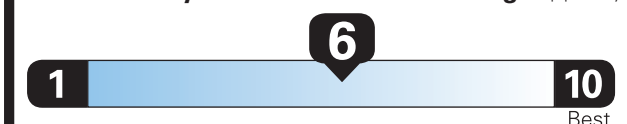

FUNCTIONAL

- BLIS W/CROSS-TRAFFIC ALERT
- ELECTRIC PARKING BRAKE
- FORDPASS™ CONNECT
- INTELLIGENT ACCESS W/PUSH BUTTON START
- REFRESH95
- SIRIUSXM® W/360L- NA AK&HI

SAFETY/SECURITY

- ADVANCETRAC™ WITH RSC®
- AIRBAG - DRIVER KNEE
- AIRBAGS - DUAL STAGE FRONT
- AIRBAGS - FRONT SEAT MOUNTED SIDE IMPACT
- AIRBAGS - SAFETY CANOPY®
- LATCH CHILD SAFETY SYSTEM
- PERSONAL SAFETY SYSTEM™
- SECURILOCK® ANTI-THEFT SYS
- SOS POST-CRASH ALERT SYS™
- TIRE PRESSURE MONIT SYS

WARRANTY

- 3YR/36,000 BUMPER / BUMPER
- 5YR/60,000 POWERTRAIN
- 5YR/60,000 ROADSIDE ASSIST

INCLUDED ON THIS VEHICLE

(MSRP)

EQUIPMENT GROUP 200A

OPTIONAL EQUIPMENT/OTHER

- 225/65R17 102H A/S BSW TIRES
- 17" SHDW SLVR-PNTD ALUM WHEELS
- TECH PACKAGE #1
- .EVASIVE STEERING ASSIST
- .CONNECTED NAV (1-YR TRIAL)
- .LANE CENTERING ASSIST
- .REAR PARKING SENSORS
- .ADAPTIVE SPEED CONTROL
- .13.2" TOUCHSCREEN
- FRONT LICENSE PLATE BRACKET

995.00

NO CHARGE

PRICE INFORMATION

BASE PRICE	$29,495.00
TOTAL OPTIONS/OTHER	995.00
TOTAL VEHICLE & OPTIONS/OTHER	30,490.00
DESTINATION & DELIVERY	1,495.00

EPA DOT

Fuel Economy and Environment

Gasoline Vehicle

Fuel Economy

30 MPG

combined city/hwy city highway

3.3

gallons per 100 miles

Small SUVs range from 14 to 123 MPG. The best vehicle rates 140 MPGe.

You save $750

in fuel costs over 5 years compared to the average new vehicle.

Annual fuel cost

$1,800

Fuel Economy & Greenhouse Gas Rating (tailpipe only)