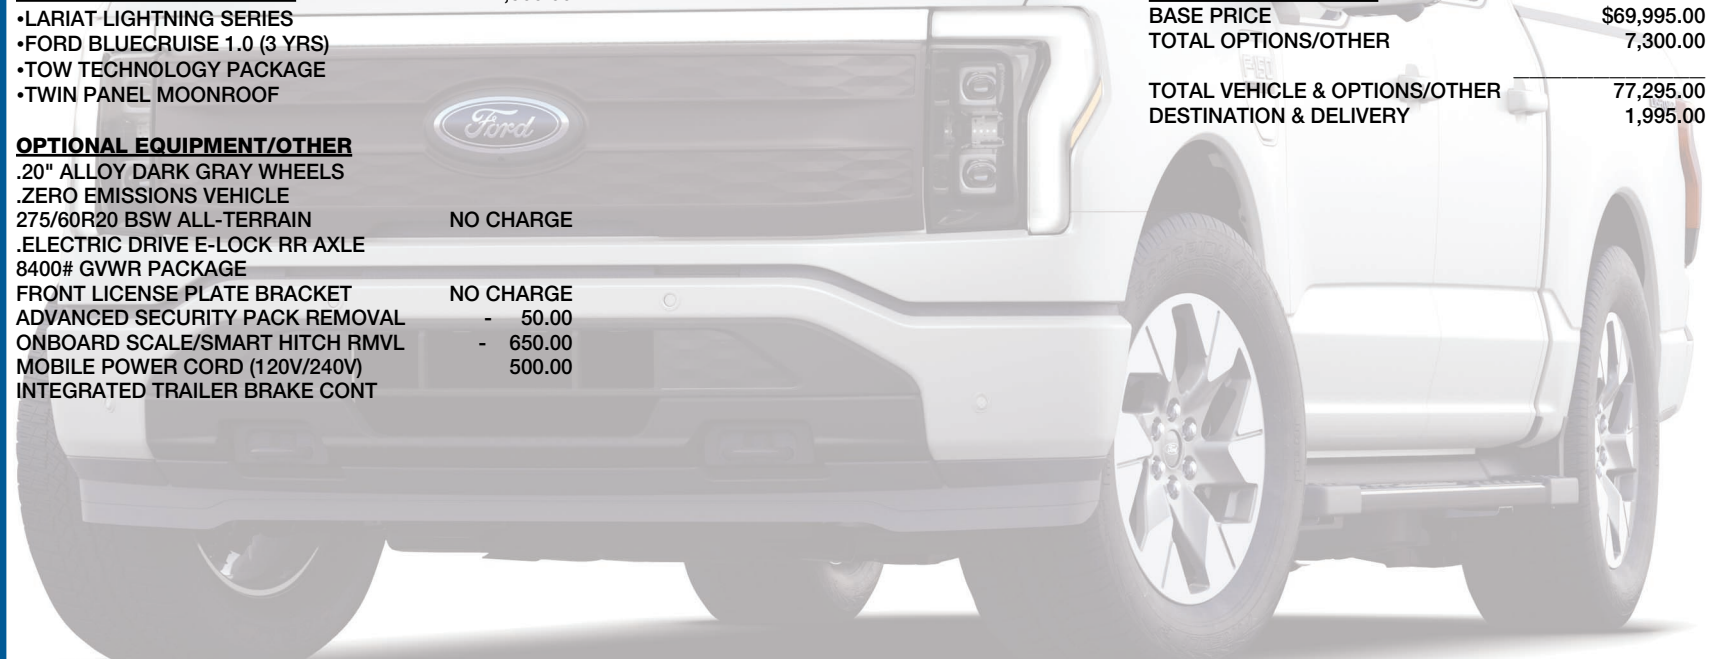

INCLUDED ON THIS VEHICLE

(MSRP)

EQUIPMENT GROUP 511A

7,500.00

- LARIAT LIGHTNING SERIES
- FORD BLUECRUISE 1.0 (3 YRS)
- TOW TECHNOLOGY PACKAGE
- TWIN PANEL MOONROOF

OPTIONAL EQUIPMENT/OTHER

- .20" ALLOY DARK GRAY WHEELS
- .ZERO EMISSIONS VEHICLE
- 275/60R20 BSW ALL-TERRAIN NO CHARGE
- .ELECTRIC DRIVE E-LOCK RR AXLE
- 8400# GVWR PACKAGE
- FRONT LICENSE PLATE BRACKET NO CHARGE
- ADVANCED SECURITY PACK REMOVAL - 50.00
- ONBOARD SCALE/SMART HITCH RMVL - 650.00
- MOBILE POWER CORD (120V/240V) 500.00
- INTEGRATED TRAILER BRAKE CONT

PRICE INFORMATION

BASE PRICE	\$69,995.00
TOTAL OPTIONS/OTHER	7,300.00
TOTAL VEHICLE & OPTIONS/OTHER	77,295.00
DESTINATION & DELIVERY	1,995.00

EPA DOT

Fuel Economy and Environment

Electric Vehicle

Fuel Economy