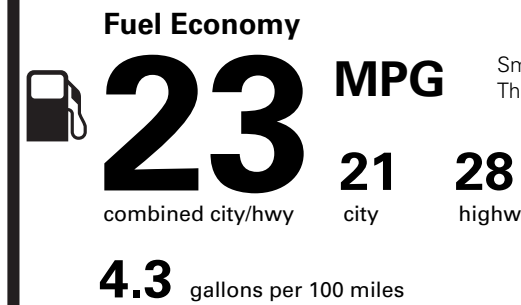

FUNCTIONAL

- AM/FM/MP3, 6 SPEAKERS
- AUTO START STOP TECH
- ELECTRONIC PWR ASST STEER
- FORD CO-PILOT360™
- FORDPASS™ CONNECT 4GWI-FI HOTSPOT TELEMATICS MODEM
- INTELL ACCESS W/PUSH START
- REAR PARKING SENSORS
- REAR VIEW CAMERA
- SIRIUSXM® W/360L- NA AK&HI
- SYNC®4A W/EVR & 12" SCREEN

SAFETY/SECURITY

- ADVANCETRAC™ WITH RSC®
- AIRBAG-DRIVER/PASS KNEE
- AIRBAGS - DUAL STAGE FRONT
- AIRBAGS - FRONT SEAT MOUNTED SIDE IMPACT
- AIRBAGS - SAFETY CANOPY®
- INDIV TIRE PRESS MONIT SYS
- LATCH CHILD SAFETY SYSTEM
- PERSONAL SAFETY SYSTEM™
- SECURILOCK® ANTI-THEFT SYS
- SOS POST-CRASH ALERT SYS™

WARRANTY

- 3YR/36,000 BUMPER / BUMPER
- 5YR/60,000 POWERTRAIN
- 5YR/60,000 ROADSIDE ASSIST

INCLUDED ON THIS VEHICLE	(MSRP)	PRICE INFORMATION	(MSRP)
EQUIPMENT GROUP 201A		BASE PRICE	$39,665.00
OPTIONAL EQUIPMENT/OTHER		TOTAL OPTIONS/OTHER	4,685.00
2024 MODEL YEAR		TOTAL VEHICLE & OPTIONS/OTHER	44,350.00
BURGUNDY VELVET MET TINT CC	495.00	DESTINATION & DELIVERY	1,495.00
245/60R18 A/S BSW TIRES			
HEATED STEERING WHEEL	350.00		
CONVENIENCE PACKAGE	1,250.00		
.PERIMETER ALARM			
.POWER LIFTGATE			
.REMOTE START SYSTEM			
.UNIVERSAL GARAGE DOOR OPENER			
.WIRELESS CHARGING PAD			
50 STATE EMISSIONS	NO CHARGE		
PANORAMIC VISTA ROOF	1,595.00		
MINI SPARE WHL/TIRE	100.00		
18" BRT MCH ALM WHL W/PTD PKT	895.00		

EPA DOT Fuel Economy and Environment

Gasoline Vehicle

Small SUVs range from 14 to 123 MPG. The best vehicle rates 140 MPGe.

You spend $2,000 more in fuel costs over 5 years compared to the average new vehicle.

Annual fuel cost $2,350