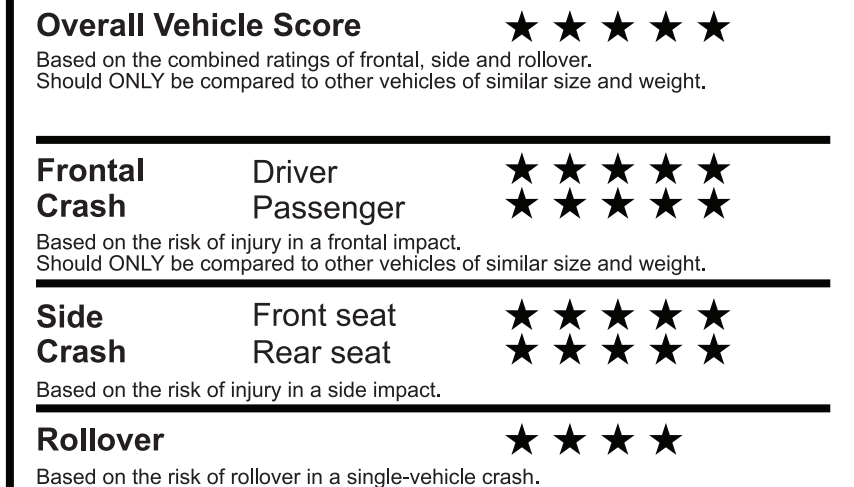

GOVERNMENT 5-STAR SAFETY RATINGS

Star ratings range from 1 to 5 stars (★★★★★), with 5 being the highest. Source: National Highway Traffic Safety Administration (NHTSA). www.safercar.gov or 1-888-327-4236

2FMPK4J95RBA91089

WARNING: Operating, servicing and maintaining a passenger vehicle, pickup truck, van, or off-road vehicle can expose you to chemicals including engine exhaust, carbon monoxide, phthalates, and lead, which are known to the State of California to cause cancer and birth defects or other reproductive harm. To minimize exposure, avoid breathing exhaust, do not idle the engine except as necessary, service your vehicle in a well-ventilated area and wear gloves or wash your hands frequently when servicing your vehicle. For more information go to www.P65Warnings.ca.gov/passenger-vehicle.

FordPass Connect™

1. Download the FordPass™ app* and you can:
2. **Access Vehicle Control Features**
3. Remotely start, lock and unlock your vehicle.
   - Locate your vehicle and check approximate fuel range.
   - Receive vehicle health alerts.
4. **Activate 4G LTE Wi-Fi Hotspot**
5. New vehicles include a 3-month or 3GB data (whichever comes first) Wi-Fi trial.
   - Connect up to ten Wi-Fi-equipped devices.

The FordPass Connect™ modem is active and sending vehicle data (e.g., diagnostics) to Ford. See in-vehicle Settings for connectivity options.

Insist on Ford Protect! The only extended service plan fully backed by Ford and honored at every Ford dealership in the U.S., Canada and Mexico. See your Ford dealer or visit www.FordOwner.com.

SCAN OR TEXT 2FRBA91089 TO 48028

Msg & Data rates may apply. Text HELP for help

www.ford.com/help/privacy-terms/

This label is affixed pursuant to the Federal Automobile Information Disclosure Act. Gasoline, License, and Title Fees, State and Local taxes are not included. Dealer installed options or accessories are not included unless listed above.

TOTAL MSRP $45,845.00

Whether you decide to lease or finance your vehicle, you'll find the choices that are right for you. See your dealer for details or visit www.ford.com/finance.

RB121 N RB 2X 425 000298 02 12 24