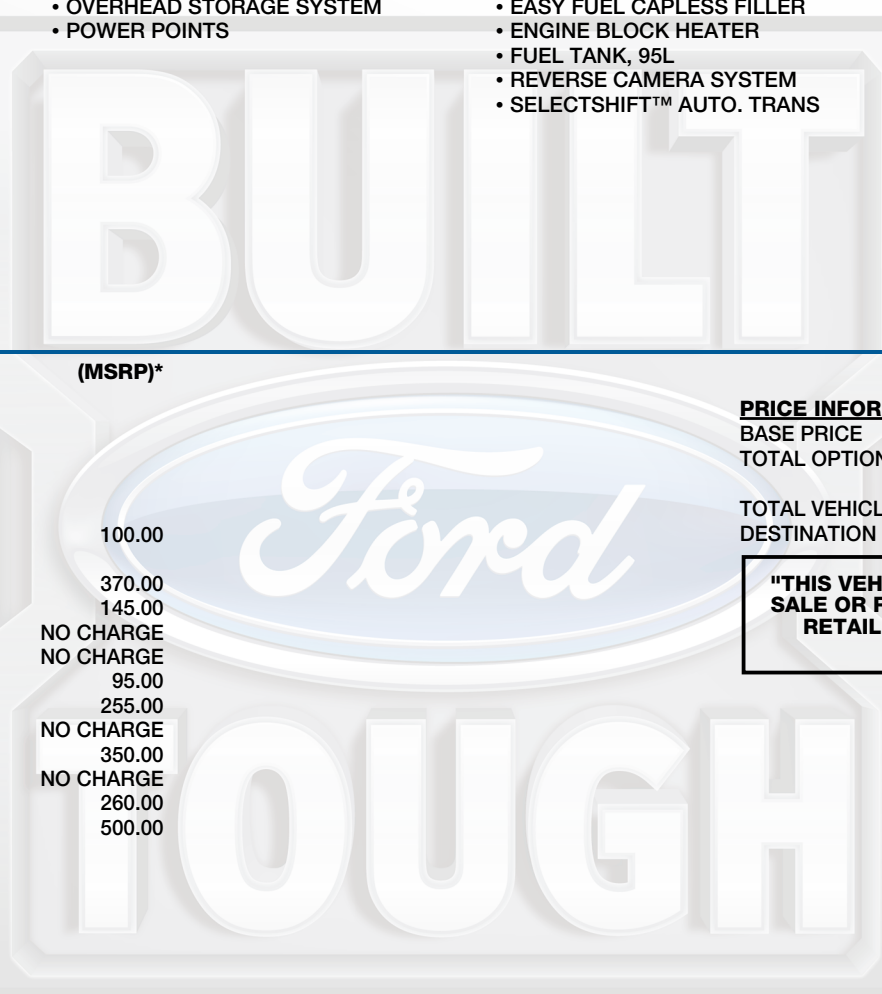

VEHICLE DESCRIPTION

TRANSIT

2018 150 MR PASSENGER WAGON
XLT TRIM
3.7L TIVCT V6 ENGINE
6-SPD AUTO SELECT SHIFT TR

EXTERIOR
OXFORD WHITE
INTERIOR
PEWTER CLOTH

JK A49709

STANDARD EQUIPMENT

STANDARD EQUIPMENT INCLUDED AT NO EXTRA CHARGE IN THE BASE PRICE BELOW

EXTERIOR

- BUMPERS, BLACK FRONT/REAR
- DAYTIME RUNNING LIGHTS
- GRILLE, CHROME BAR STYLE
- MOULDING, BODY SIDE
- RAIN SENSING WIPERS

INTERIOR

- AM/FM STEREO W/CLOCK
- LAMPS, DOME/REAR CARGO
- OVERHEAD STORAGE SYSTEM
- POWER POINTS

FUNCTIONAL

- A/C, MANUAL
- ABS, POWER 4-WHEEL DISC
- EASY FUEL CAPLESS FILLER
- ENGINE BLOCK HEATER
- FUEL TANK, 95L
- REVERSE CAMERA SYSTEM
- SELECTSHIFT™ AUTO. TRANS

SAFETY/SECURITY

- ADVANCETRAC W/ ROLL STABILITY CONTROL
- SECURILOCK ANTI-THEFT SYS
- SIDE AIR BAGS
- SIDE AIR CURTAINS
- TIRE PRESSURE MONITOR SYS

WARRANTY

- 3 YR/60,000 KM BASIC
- 5YEAR/100,000 KM POWERTRAIN
- ROADSIDE ASSISTANCE 24 HR

INCLUDED ON THIS VEHICLE

- •PREFERRED EQUIPMENT PKG 302A

OPTIONAL EQUIPMENT/OTHER

- 2018 MODEL YEAR
- FEDERAL EXCISE TAX
- PREFERRED EQUIPMENT PKG.302A
- 3.73 LIMITED SLIP AXLE X7L
- FLOOR COVERING VINYL COMPLETE
- 8550# GVWR PACKAGE
- 50 STATE EMISSIONS
- KEYLESS ENTRY PAD
- MIRRORS, SHORT POWER/HEAT
- REAR WINDOW DEFROSTER
- AM/FM STEREO SGL-CD W/SYNC
- HEAVY DUTY ALTERNATOR
- RUNNING BOARD PASSENGER DOOR
- PRIVACY GLASS

(MSRP)*

100.00
370.00
145.00
NO CHARGE
NO CHARGE
95.00
255.00
NO CHARGE
350.00
NO CHARGE
260.00
500.00

PRICE INFORMATION

BASE PRICE	$46,369.00
TOTAL OPTIONS/OTHER	3,075.00
TOTAL VEHICLE & OPTIONS/OTHER	49,444.00
DESTINATION & DELIVERY	1,800.00

(MSRP)*

"THIS VEH. NOT INTENDED FOR SALE OR REGISTRATION IN US" RETAIL PRICES EXCLUDE GST/HST

TOTAL MSRP $51,244.00

* MANUFACTURER'S SUGGESTED RETAIL PRICE = MSRP
* NOTE: THIS PRICE HAS BEEN DEVELOPED AS A GUIDE. DEALERS MAY SELL FOR LESS AND ARE NOT UNDER ANY OBLIGATION TO ACCEPT THIS SUGGESTED RETAIL PRICE.

RAMP ONE/
TERMINAL UN

CM67

RAMP TWO/
TERMINAL DEUX

FINAL ASSEMBLY PLANT/
USINE DE MONTAGE

KANSAS CITY

METHOD OF TRANSP/
MODE DE TRANSPORT

CONVOY

ITEM #: B6-D188 O/T 5

JA112 N REC2X 815 000099 01 11 18

Gasoline Vehicle
Véhicule à essence