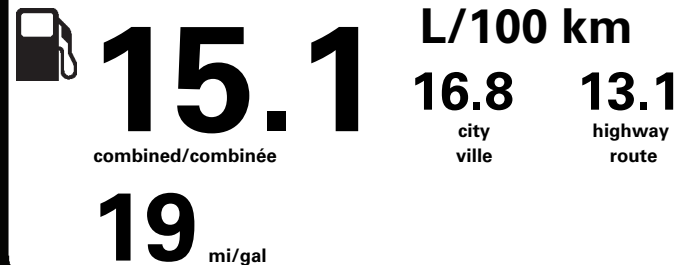

Fuel Consumption / Consommation de carburant

Annual fuel COST
for an annual distance of 20,000 km, and an average fuel price of $0.98 per litre

$ 2 960

Coût annuel en carburant

pour une distance annuelle de 20 000 km, et un prix moyen du carburant de 0,98 $ par litre

Vans range from /
Les fourgons font entre

14.6 - 19.0 L_e/100 km

L_e is gasoline litre equivalent
L_e signifie litre équivalent d'essence

Carbon Dioxide Rating / Indice de dioxyde de carbone

Smog Rating / Indice de Smog

Tailpipe emissions only / Émissions du tuyau d'échappement seulement

Estimates are based on Government of Canada approved criteria and testing methods. Vehicle's actual fuel consumption will vary.

Estimations établies selon des méthodes d'essai et des critères approuvés par le gouvernement du Canada. La consommation de carburant réelle du véhicule variera.

For more information visit

vehicles.nrcan.gc.ca

Pour plus d'information visitez

vehicules.nrcan.gc.ca

**U.S. GOVERNMENT SAFETY RATINGS
COTES DE SÉCURITÉ DU GOUVERNEMENT AMÉRICAIN**

Overall Vehicle Score /
Cote globale du véhicule

Not Rated / Non coté

Frontal Crash / Collision frontale
Driver / Conducteur: ★★★★★
Passenger / Passager: ★★★★★

Side Crash / Collision latérale
Front seat / Siège avant: ★★★★★
Rear seat / Siège arrière: ★★★★★

Rollover / Capotage
Not Rated / Non coté

Star ratings range from 1 to 5 stars (★★★★★), with 5 being the highest. Les cotes varient de 1 à 5 étoiles (★★★★★), 5 étant la cote la plus élevée.

Source: U.S. National Highway Traffic Safety Administration
For more information / Pour de plus amples renseignements
www.safercar.gov