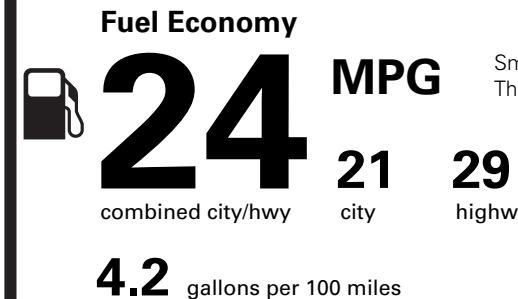

SAFETY/SECURITY

- ADVANCETRAC™ WITH RSC
- AIRBAGS-DUAL-STAGE FRONT
- AIRBAGS-SIDE IMPACT/SAFETY CANOPY SIDE AIR CURTAINS
- AUTO HIGH BEAMS
- PERIMETER ALARM
- PERSONAL SAFETY SYSTEM™
- PRE-COLLISION ASSIST W/AEB
- SOS POST-CRASH ALERT SYS™
- TIRE PRESSURE MONITOR SYS

WARRANTY

- 4YR/50K MILE WARRANTY
- 4YR/50K PICKUPDELIVERY SVC
- 6YR/70K MI POWERTRAIN WARR

INCLUDED ON THIS VEHICLE

(MSRP)

EQUIPMENT GROUP 102A	5,775.00
OPTIONAL EQUIPMENT/OTHER	
2024 MODEL YEAR	
DIAMOND RED MET CC	750.00
SMILE STATE DISCOUNT	- 1,500.00
50 STATE EMISSIONS	NO CHARGE
BLUECRUISE EQUIP: 4 YEAR INCL	
FRONT LICENSE PLATE BRACKET	NO CHARGE

PRICE INFORMATION

BASE PRICE	$50,415.00
TOTAL OPTIONS/OTHER	5,025.00
TOTAL VEHICLE & OPTIONS/OTHER	55,440.00
DESTINATION & DELIVERY	1,595.00

RESIDENCY RESTRICTIONS APPLY TO DISCOUNTS/SAVINGS - BASED ON CUSTOMER ZIP CODE. SEE DEALER FOR DETAILS.

TOTAL MSRP $57,035.00

Whether you decide to lease or finance your vehicle, you'll find the choices that are right for you. See your Lincoln Dealer for details or visit www.lincolnafs.com.

RC223 N RD82X 440 000299 03 22 24

This label is affixed pursuant to the Federal Automobile Information Disclosure Act. Gasoline, License, and Title Fees, State and Local taxes are not included. Dealer installed options or accessories are not included unless listed above.

EPA DOT Fuel Economy and Environment

Gasoline Vehicle

Small SUVs range from 14 to 123 MPG. The best vehicle rates 140 MPGe.

You spend $1,500

more in fuel costs over 5 years compared to the average new vehicle.

Annual fuel cost $2,250