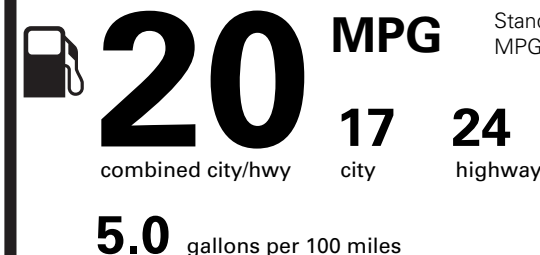

FUNCTIONAL

- 360 DEGREE CAMERA
- CABIN PARTICULATE AND ODOR FILTER
- INTELL ACCESS W/PUSH START
- LANE-KEEPING SYSTEM
- LINCOLN CONNECT™- 4G MODEM WITH WIFI CAPABILITY
- LINCOLN DRIVE MODES
- PIANO KEY SHIFTER
- RAIN-SENSING WIPERS
- REMOTE START
- SECURICODE™ KEYLESS KEYPAD
- SYNC3® W/ VOICE ACT NAV
- WIRELESS CHARGING PAD

SAFETY/SECURITY

- ADVANCETRAC™ WITH RSC®
- AIRBAGS - SAFETY CANOPY®
- AIRBAGS-DRVR&PASS KNEE
- AIRBAGS-DUAL-STAGE FRONT
- AUTO HIGH BEAMS
- PERIMETER ALARM
- PERSONAL SAFETY SYSTEM™
- PRE-COLLISION ASSIST W/AEB
- TIRE PRESSURE MONITOR SYS

WARRANTY

- 4YR/50K MILE WARRANTY
- 4YR/50K PICKUPDELIVERY SVC
- 6YR/70K MI POWERTRAIN WARR

INCLUDED ON THIS VEHICLE

(MSRP)

EQUIPMENT GROUP 201A

5,450.00

- •ELEMENTS PACKAGE PLUS
- •HEATED STEERING WHEEL
- •AUTO AIR REFRESH
- •HTD/VNT DRV/PASS/2R O/B STS
- •HEATED VISIOBLADE WIPERS
- •LINCOLN CO-PILOT360 1.5 PLUS
- •ACTIVE PARK ASSIST 2.0
- •REVERSE BRAKE ASSIST
- •INTEL ADAPT CRUISE CONTROL
- •PHONE AS A KEY

OPTIONAL EQUIPMENT/OTHER

- 2024 MODEL YEAR CERAMIC PEARL MET 3C
- .20" UBMA W/MAGNETIC PNTD PKTS .P255/55R20 A/S TIRES
- 50 STATE EMISSIONS
- 2ND ROW BENCH PWR TIP-SLIDE
- FRONT LICENSE PLATE BRACKET

NO CHARGE
NO CHARGE
NO CHARGE

PRICE INFORMATION

BASE PRICE	$61,535.00
TOTAL OPTIONS/OTHER	6,200.00
TOTAL VEHICLE & OPTIONS/OTHER	67,735.00
DESTINATION & DELIVERY	1,395.00

(MSRP)

EPA DOT Fuel Economy and Environment

Gasoline Vehicle

Fuel Economy

Standard SUVs range from 13 to 102 MPG. The best vehicle rates 140 MPGe.

You spend
$3,750

more in fuel costs over 5 years compared to the average new vehicle.

Annual fuel cost
$2,700