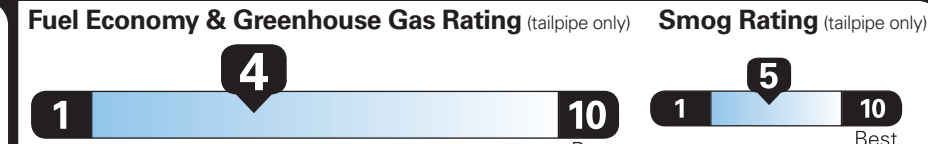

This vehicle emits 451 grams CO₂ per mile. The best emits 0 grams per mile (tailpipe only). Producing and distributing fuel also create emissions; learn more at fueleconomy.gov.

Actual results will vary for many reasons, including driving conditions and how you drive and maintain your vehicle. The average new vehicle gets 28 MPG and costs $9,750 to fuel over 5 years. Cost estimates are based on 15,000 miles per year at $3.60 per gallon. MPGe is miles per gasoline gallon equivalent. Vehicle emissions are a significant cause of climate change and smog.

fueleconomy.gov

Calculate personalized estimates and compare vehicles

Smartphone QR Code™

GOVERNMENT 5-STAR SAFETY RATINGS

Overall Vehicle Score ★★★★★

Based on the combined ratings of frontal, side and rollover. Should ONLY be compared to other vehicles of similar size and weight.

Frontal Crash	Driver Passenger	★★★★★

Based on the risk of injury in a frontal impact. Should ONLY be compared to other vehicles of similar size and weight.

Side Crash	Front seat Rear seat	★★★★★

Based on the risk of injury in a side impact.

Rollover Not Rated

Based on the risk of rollover in a single-vehicle crash.

Star ratings range from 1 to 5 stars (★★★★★), with 5 being the highest. Source: National Highway Traffic Safety Administration (NHTSA). www.safercar.gov or 1-888-327-4236

THE LINCOLN WAY™ APP

Your Dashboard of Services & Features

1. Download the Lincoln Way app* and you can:
2. Remotely start, lock and unlock your vehicle
   - Locate your vehicle and check approximate fuel range
   - Receive vehicle health alerts

The Lincoln Connect™ modem is active and sending vehicle data (e.g., diagnostics) to Lincoln. See in-vehicle Settings for connectivity options.

Lincoln Protect™

Insist on Lincoln Protect! The only extended service plan fully backed by Lincoln and honored at every Lincoln dealership in the U.S., Canada and Mexico. See your Lincoln dealer or visit www.LincolnOwner.com

WARNING: Operating, servicing and maintaining a passenger vehicle, pickup truck, van, or off-road vehicle can expose you to chemicals including engine exhaust, carbon monoxide, phthalates, and lead, which are known to the State of California to cause cancer and birth defects or other reproductive harm. To minimize exposure, avoid breathing exhaust, do not idle the engine except as necessary, service your vehicle in a well-ventilated area and wear gloves or wash your hands frequently when servicing your vehicle. For more information go to www.P65Warnings.ca.gov/passenger-vehicle.

SCAN OR TEXT 5LRGL10156 TO 59173

Msg & Data rates may apply. Text HELP for help

www.lincoln.com/help/privacy-terms/