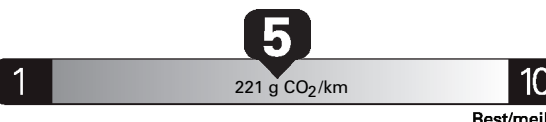

Carbon Dioxide Rating / Indice de dioxyde de carbone

Tailpipe emissions only / Émissions du tuyau d'échappement seulement