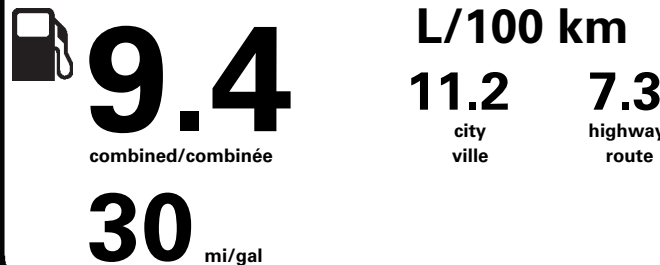

Gasoline Vehicle
Véhicule à essence

Fuel Consumption / Consommation de carburant

Annual fuel COST
for an annual distance of 20,000 km, and an average fuel price of \$1.02 per litre

\$ 1 918

Coût annuel en carburant