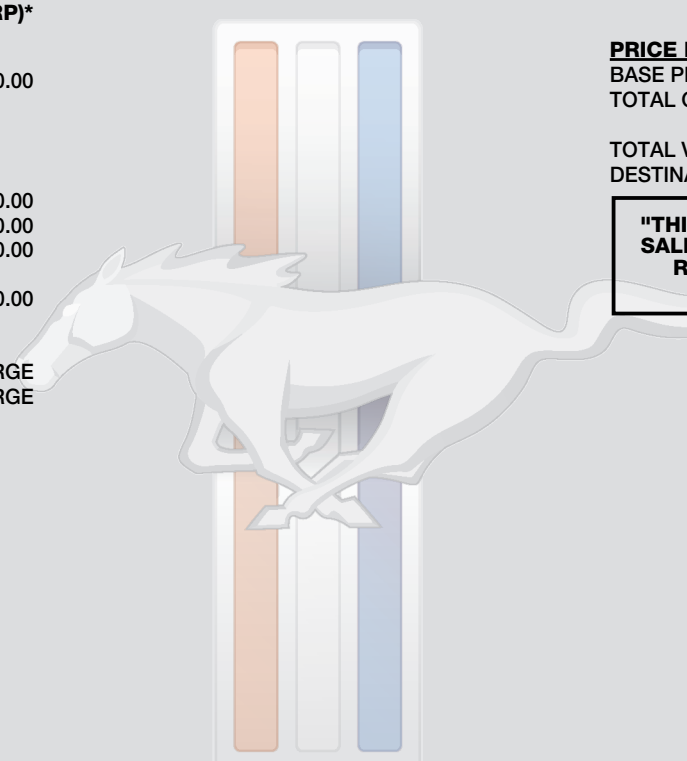

INTERIOR

- AM/FM, MP3
- CONSOLE, W/ARMREST
- FLOOR MATS, FRONT
- ILLUMINATED ENTRY
- MIRROR, AUTODIMMING
- SEATS, CLOTH BUCKET
- MANUAL 4-WAY DRIVER SEAT
- MANUAL 2-WAY FRT PASS SEAT
- STEER WHEEL, LTH W/CONTROLS
- SYNC VOICE ACTIVATED SYS

FUNCTIONAL

- A/C, MANUAL
- ADVANCETRAC CONTROL
- BRAKES, ANTI-LOCK
- BRAKES, POWER 4-WHL DISC
- ELEC PWR ASSIST STEERING
- ENGINE BLOCK HEATER
- INTELLIGENT ACCESS
- MYKEY
- REVERSE CAMERA SYSTEM

SAFETY/SECURITY

- AIRBAGS, DRIVER & PASS
- DRIVER SIDE AIR BAG
- FRONT PASS SIDE AIR BAG
- LATCH CHILD RESTRAINT SYS
- PERIMETER ALARM
- SECURILOCK ANTI-THEFT SYS
- SOS POST CRASH ALERT SYST
- TIRE PRESSURE MONITOR SYS

WARRANTY

- 3 YR/60,000 KM BASIC
- 5YEAR/100,000 KM POWERTRAIN
- ROADSIDE ASSISTANCE 24 HRS

INCLUDED ON THIS VEHICLE

(MSRP)*

EQUIPMENT GROUP 101A

2,000.00

- DUAL-ZONE ELEC AUTO TEMP CTRL

OPTIONAL EQUIPMENT/OTHER

- 2019 MODEL YEAR
- FEDERAL EXCISE TAX 100.00
- RUBY RED METALLIC TINTED CC 450.00
- 10-SPEED AUTO TRANSMISSION 1,750.00
- BLADE DECKLID SPOILER
- ENHANCED SECURITY PACKAGE 700.00
- .ACTIVE ANTI-THEFT SYSTEM
- .WHEEL LOCKING KIT
- 50 STATE EMISSIONS NO CHARGE
- 3.15 RATIO LIMITED SLIP AXLE NO CHARGE

PRICE INFORMATION

BASE PRICE	$30,699.00
TOTAL OPTIONS/OTHER	5,000.00
TOTAL VEHICLE & OPTIONS/OTHER	35,699.00
DESTINATION & DELIVERY	1,750.00

"THIS VEH. NOT INTENDED FOR SALE OR REGISTRATION IN US" RETAIL PRICES EXCLUDE GST/HST

Gasoline Vehicle
Véhicule à essence