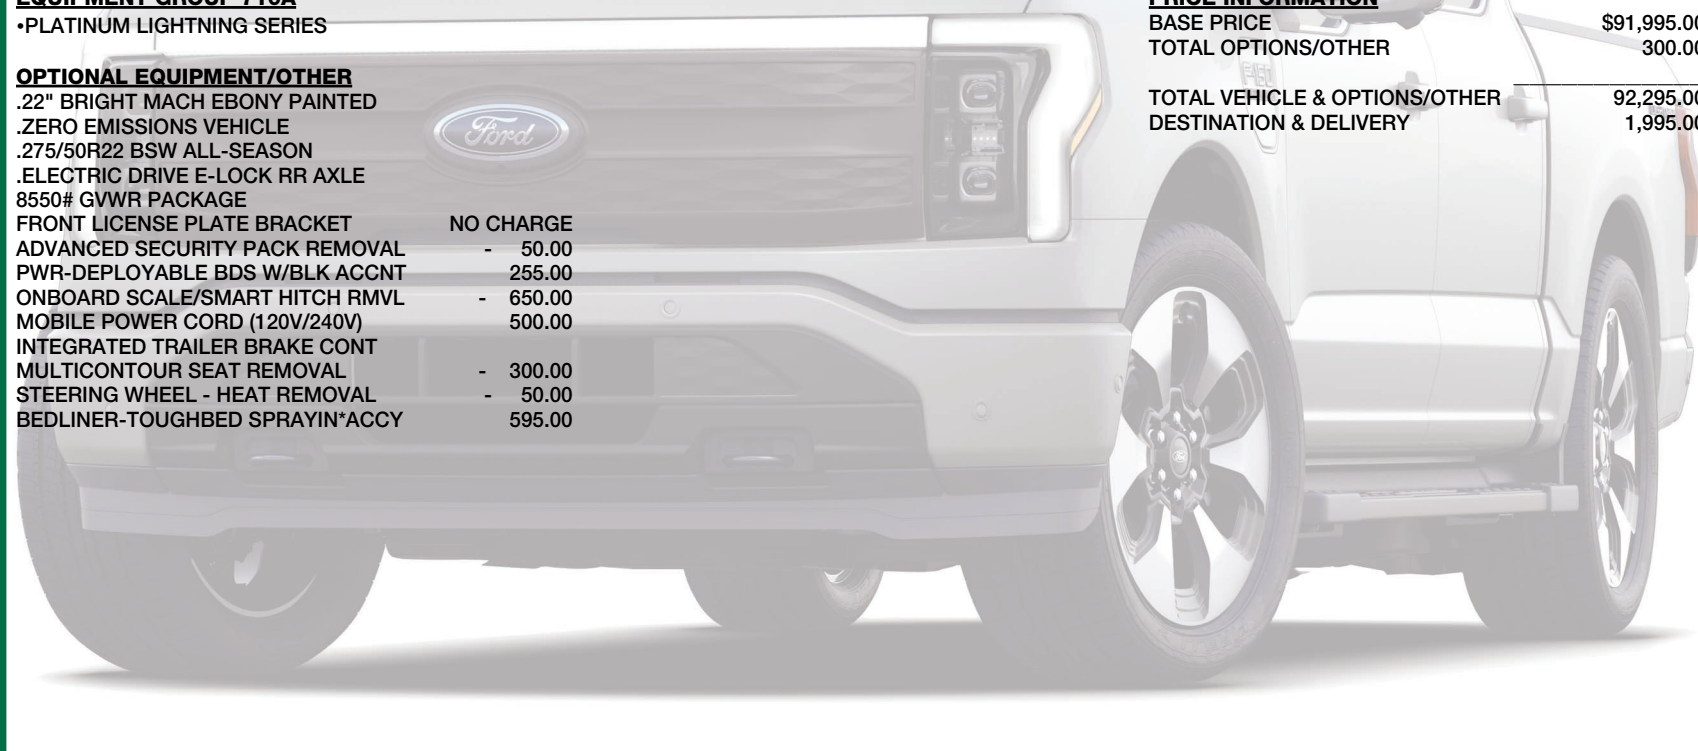

ford.com

VEHICLE DESCRIPTION

F-150 LIGHTNING

PW G12150

2023 F-150 4X4 SUPERCREW
145" WHEELBASE
DUAL EMOTOR-EXTND RANGE BAT
SINGLE-SPEED TRANSMISSION

EXTERIOR
ICONIC SILVER METALLIC
INTERIOR
BLACK INT W/BLACK LEATHER

FUNCTIONAL

- 360-DEGREE CAMERA
- ACTIVE PARK ASSIST 2.0
- B&O UNLEASHED, 18 SPKR
- BLUECRUISE EQUIP: 3 YR INC
- EVASIVE STEERING ASSIST
- FORDPASS CONNECT™ 4G HOTSPOT TELEMATICS MODEM
- FORWARD SENSING SYSTEM
- INTELL ADAPT CRUISE CTRL
- LANE-KEEPING SYSTEM
- MAX TRAILER TOW PKG
- PHONE AS A KEY
- SECURICODE, KEYLESS ENTRY
- SYNC@4A W/EVR & 15.5" SCRIN
- TOW TECHNOLOGY PKG

INCLUDED ON THIS VEHICLE

(MSRP)

EQUIPMENT GROUP 710A

- PLATINUM LIGHTNING SERIES

OPTIONAL EQUIPMENT/OTHER

- .22" BRIGHT MACH EBONY PAINTED
- .ZERO EMISSIONS VEHICLE
- .275/50R22 BSW ALL-SEASON
- .ELECTRIC DRIVE E-LOCK RR AXLE
- 8550# GVWR PACKAGE
- FRONT LICENSE PLATE BRACKET NO CHARGE
- ADVANCED SECURITY PACK REMOVAL - 50.00
- PWR-DEPLOYABLE BDS W/BLK ACGNT 255.00
- ONBOARD SCALE/SMART HITCH RMVL - 650.00
- MOBILE POWER CORD (120V/240V) 500.00
- INTEGRATED TRAILER BRAKE CONT
- MULTICONTOUR SEAT REMOVAL - 300.00
- STEERING WHEEL - HEAT REMOVAL - 50.00
- BEDLINER-TOUGHBED SPRAYIN*ACCY 595.00

PRICE INFORMATION

BASE PRICE	\$91,995.00
TOTAL OPTIONS/OTHER	300.00
TOTAL VEHICLE & OPTIONS/OTHER	92,295.00
DESTINATION & DELIVERY	1,995.00

Fuel Economy and Environment

Electric Vehicle

Fuel Economy

66 MPGe