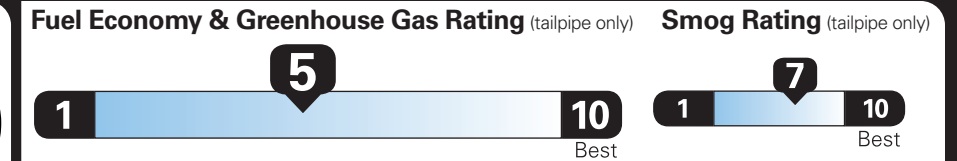

This vehicle emits 371 grams CO₂ per mile. The best emits 0 grams per mile (tailpipe only). Producing and distributing fuel also create emissions; learn more at fueleconomy.gov.

Actual results will vary for many reasons, including driving conditions and how you drive and maintain your vehicle. The average new vehicle gets 28 MPG and costs $9,750 to fuel over 5 years. Cost estimates are based on 15,000 miles per year at $3.60 per gallon. MPGe is miles per gasoline gallon equivalent. Vehicle emissions are a significant cause of climate change and smog.

fueleconomy.gov

Calculate personalized estimates and compare vehicles

Smartphone QR Code™

GOVERNMENT 5-STAR SAFETY RATINGS

Overall Vehicle Score	Not Rated	
Based on the combined ratings of frontal, side and rollover. Should ONLY be compared to other vehicles of similar size and weight.		
Frontal Crash	Driver Passenger	Not Rated
Based on the risk of injury in a frontal impact. Should ONLY be compared to other vehicles of similar size and weight.		
Side Crash	Front seat Rear seat	Not Rated
Based on the risk of injury in a side impact.		
Rollover	Not Rated	
Based on the risk of rollover in a single-vehicle crash.		

Star ratings range from 1 to 5 stars (★★★★★), with 5 being the highest. Source: National Highway Traffic Safety Administration (NHTSA). www.safercar.gov or 1-888-327-4236

5LMPJ8KA0RJ829201

THE LINCOLN WAY™ APP

Your Dashboard of Services & Features

1. Download the Lincoln Way app* and you can:
2. Remotely start, lock and unlock your vehicle
   - Locate your vehicle and check approximate fuel range
   - Receive vehicle health alerts

The Lincoln Connect™ modem is active and sending vehicle data (e.g., diagnostics) to Lincoln. See in-vehicle Settings for connectivity options.

*Compatible with select smartphone platforms. Lincoln Connect service required (see App Terms for more information). Connected service and related feature functionality is subject to compatible AT&T-network availability. Evolving technology/cellular networks may affect functionality and availability, or continued provision of some features, prohibiting them from functioning. Message and data rates may apply. See your local Lincoln website for our privacy policy.

Lincoln Protect®

Insist on Lincoln Protect! The only extended service plan fully backed by Lincoln and honored at every Lincoln dealership in the U.S., Canada and Mexico. See your Lincoln dealer or visit www.LincolnOwner.com

RAMP ONE	CA37
RAMP TWO	CONVOY
ITEM #:	63-7174 O/T 2

TOTAL MSRP $65,120.00

LINCOLN AUTOMOTIVE FINANCIAL SERVICES

Whether you decide to lease or finance your vehicle, you'll find the choices that are right for you. See your Lincoln Dealer for details or visit www.lincolnafs.com.