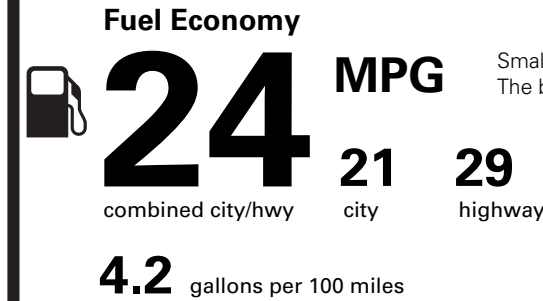

WARRANTY

- 4YR/50K MILE WARRANTY
- 4YR/50K PICKUPDELIVERY SVC
- 6YR/70K MI POWERTRAIN WARR

INCLUDED ON THIS VEHICLE

(MSRP)

EQUIPMENT GROUP 202A	5,775.00
OPTIONAL EQUIPMENT/OTHER	
50 STATE EMISSIONS	NO CHARGE
BLUECRUISE EQUIP: 4 YEAR INCL JET APPEARANCE PACKAGE	3,000.00
.P255/45R22 A/S TIRES	
.22" SATIN DRK LUSTER NKL	
FRONT LICENSE PLATE BRACKET	NO CHARGE

PRICE INFORMATION

BASE PRICE	\$54,750.00
TOTAL OPTIONS/OTHER	8,775.00
TOTAL VEHICLE & OPTIONS/OTHER	63,525.00
DESTINATION & DELIVERY	1,595.00

EPA DOT Fuel Economy and Environment

Gasoline Vehicle

Small SUVs range from 14 to 123 MPG. The best vehicle rates 140 MPGe.