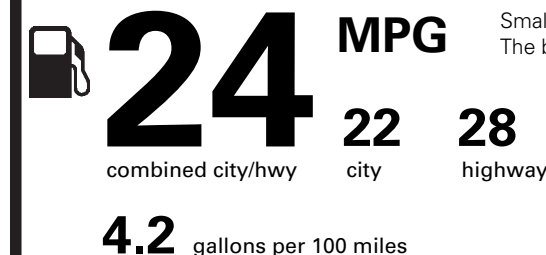

PRICE INFORMATION

BASE PRICE	\$29,355.00
TOTAL OPTIONS/OTHER	1,785.00
TOTAL VEHICLE & OPTIONS/OTHER	31,140.00
DESTINATION & DELIVERY	995.00

EPA DOT Fuel Economy and Environment

Gasoline Vehicle

Fuel Economy