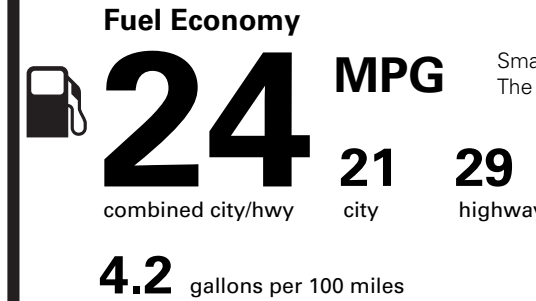

WARRANTY

- 4YR/50K MILE WARRANTY
- 4YR/50K PICKUPDELIVERY SVC
- 6YR/70K MI POWERTRAIN WARR

INCLUDED ON THIS VEHICLE

(MSRP)

EQUIPMENT GROUP 101A

OPTIONAL EQUIPMENT/OTHER

2024 MODEL YEAR	
WHITE PLATINUM MET 3C	750.00
SMILE STATE DISCOUNT	- 1,500.00
50 STATE EMISSIONS	NO CHARGE
BLUECRUISE EQUIP: 90 DAY TRIAL	
JET APPEARANCE PACKAGE	3,000.00
.P255/55R20 A/S TIRES	
.20" PREM PNT/BRT MCH ALUM WHL	
FRONT LICENSE PLATE BRACKET	NO CHARGE

DEALER INSTALLED OPTIONS

Exposed Locking Lug Nut Kit	70.00

PRICE INFORMATION

BASE PRICE	$50,415.00
TOTAL OPTIONS/OTHER	2,320.00
TOTAL VEHICLE & OPTIONS/OTHER	52,735.00
DESTINATION & DELIVERY	1,595.00

RESIDENCY RESTRICTIONS APPLY TO DISCOUNTS/SAVINGS - BASED ON CUSTOMER ZIP CODE. SEE DEALER FOR DETAILS.

TOTAL MSRP $54,330.00

Whether you decide to lease or finance your vehicle, you'll find the choices that are right for you. See your Lincoln Dealer for details or visit www.lincolnafs.com.

RB023 N RD82X 435 000432 02 02 24

This label is affixed pursuant to the Federal Automobile Information Disclosure Act. Gasoline, License, and Title Fees, State and Local taxes are not included. Dealer installed options or accessories are not included unless listed above.

EPA DOT Fuel Economy and Environment

Gasoline Vehicle

Small SUVs range from 14 to 123 MPG. The best vehicle rates 140 MPGe.

You spend $1,500 more in fuel costs over 5 years compared to the average new vehicle.

Annual fuel cost $2,250