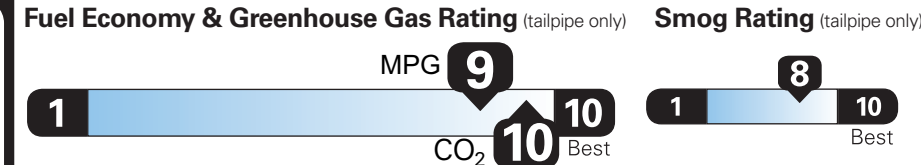

Actual results will vary for many reasons, including driving conditions and how you drive and maintain your vehicle. The average new vehicle gets 28 MPG and costs $9,750 to fuel over 5 years. Cost estimates are based on 15,000 miles per year at $3.60 per gallon and $.15 per kW-hr. This is a dual fueled automobile. MPGe is miles per gasoline gallon equivalent. Vehicle emissions are a significant cause of climate change and smog.

fueleconomy.gov

Calculate personalized estimates and compare vehicles

GOVERNMENT 5-STAR SAFETY RATINGS

Overall Vehicle Score ★★★★★

Based on the combined ratings of frontal, side and rollover. Should ONLY be compared to other vehicles of similar size and weight.

Frontal Crash Driver Passenger ★★★★★

Based on the risk of injury in a frontal impact. Should ONLY be compared to other vehicles of similar size and weight.

Side Crash Front seat Rear seat ★★★★★

Based on the risk of injury in a side impact.

Rollover ★★★★★

Based on the risk of rollover in a single-vehicle crash.

Star ratings range from 1 to 5 stars (★★★★★), with 5 being the highest. Source: National Highway Traffic Safety Administration (NHTSA). www.safercar.gov or 1-888-327-4236

FordPass Connect™

Download the FordPass™ app* and you can:

1. **Access Vehicle Control Features**
2. Remotely start, lock and unlock your vehicle.
   - Locate your vehicle and check approximate fuel range.
   - Receive vehicle health alerts.

1. **Activate 4G LTE Wi-Fi Hotspot**
2. New vehicles include a 3-month or 3GB data (whichever comes first) Wi-Fi trial.
   - Connect up to ten Wi-Fi-equipped devices.

The FordPass Connect™ modem is active and sending vehicle data (e.g., diagnostics) to Ford. See in-vehicle Settings for connectivity options.

Insist on Ford Protect! The only extended service plan fully backed by Ford and honored at every Ford dealership in the U.S., Canada and Mexico. See your Ford dealer or visit www.FordOwner.com.

RAMP ONE	CA5A	CONVOY	Whether you decide to lease or finance your vehicle, you'll find the choices that are right for you. See your dealer for details or visit www.ford.com/finance.	TOTAL MSRP $42,990.00
RAMP TWO	ITEM #: 71-2140 O/T 2			
This label is affixed pursuant to the Federal Automobile Information Disclosure Act. Gasoline, License, and Title Fees, State and Local taxes are not included. Dealer installed options or accessories are not included unless listed above.			RD031 N RB 2X 430 007175 04 03 24