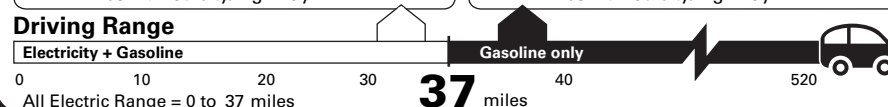

SAFETY/SECURITY

- ADVANCETRAC™ WITH RSC®
- AIRBAG - DRIVER KNEE
- AIRBAGS - DUAL STAGE FRONT
- AIRBAGS - FRONT SEAT MOUNTED SIDE IMPACT
- AIRBAGS - SAFETY CANOPY®
- LATCH CHILD SAFETY SYSTEM
- PERSONAL SAFETY SYSTEM™
- SOS POST-CRASH ALERT SYSTM™
- TIRE PRESSURE MONIT SYS

WARRANTY

- 3YR/36,000 BUMPER / BUMPER
- 5YR/60,000 ROADSIDE ASSIST
- 8YR/100,000 HYBRID UNIQUE COMPONENTS

INCLUDED ON THIS VEHICLE

(MSRP)

EQUIPMENT GROUP 700A

OPTIONAL EQUIPMENT/OTHER

2024 MODEL YEAR	
STAR WHITE METALLIC TRI-COAT	995.00
.18" MACHINED MAGNETIC ALUM WH	
.225/60R18 100H A/S BSW TIRES	
FRONT LICENSE PLATE BRACKET	NO CHARGE

PRICE INFORMATION

BASE PRICE	$40,500.00
TOTAL OPTIONS/OTHER	995.00
TOTAL VEHICLE & OPTIONS/OTHER	41,495.00
DESTINATION & DELIVERY	1,495.00

EPA DOT Fuel Economy and Environment

Plug-In Hybrid Vehicle Electricity-Gasoline

Fuel Economy Small SUVs range from 14 to 123 MPG. The best vehicle rates 140 MPGe.

Electricity + Gasoline
Charge Time: 3.4 hours (240V)

101 MPGe
combined city/highway

0.0 gallons per 100 miles
33 kW-hrs per 100 miles

Gasoline Only

40 MPG
combined city/highway

2.5 gallons per 100 miles

You save $5,000
in fuel costs over 5 years compared to the average new vehicle.

Annual fuel cost $950