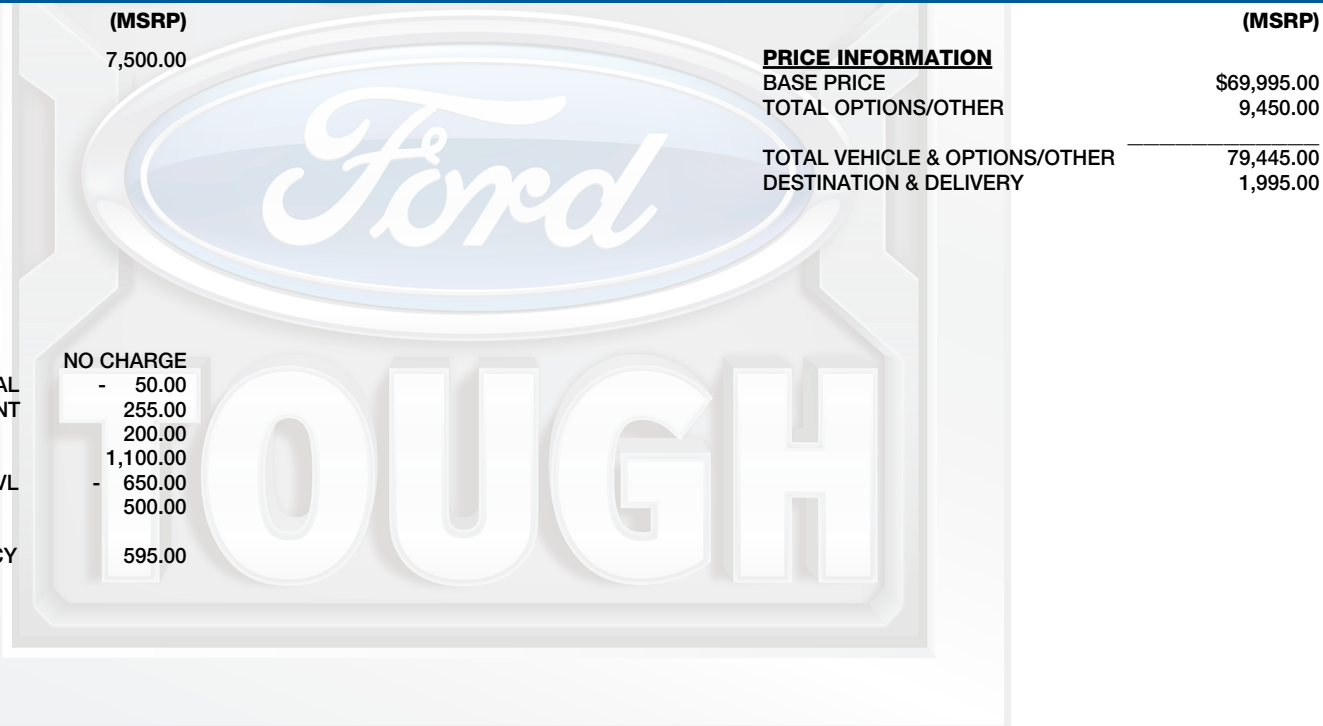

SAFETY/SECURITY

- ADVANCED SECURITY PACK
- AIRBAGS - FRONT SEAT MOUNTED SIDE IMPACT
- AIRBAGS - SAFETY CANOPY@
- LED CTR HIGH MNT STOP LAMP
- PERIMETER ALARM
- SOS POST-CRASH ALERT SYSTM™

WARRANTY

- 3YR/36,000 BUMPER / BUMPER
- 5YR/60,000 POWERTRAIN
- 5YR/60,000 ROADSIDE ASSIST
- 5YR/60,000 SAFETY RESTRAINT SYS
- 8YR/100,000 ELECTRIC VEHICLE COMPONENTS

INCLUDED ON THIS VEHICLE

EQUIPMENT GROUP 511A

- LARIAT LIGHTNING SERIES
- FORD BLUECRUISE 1.0 (3 YRS)
- TOW TECHNOLOGY PACKAGE
- TWIN PANEL MOONROOF

(MSRP)

7,500.00

PRICE INFORMATION

BASE PRICE	$69,995.00
TOTAL OPTIONS/OTHER	9,450.00
TOTAL VEHICLE & OPTIONS/OTHER	79,445.00
DESTINATION & DELIVERY	1,995.00

(MSRP)

OPTIONAL EQUIPMENT/OTHER

- .20" ALLOY DARK GRAY WHEELS
- .ZERO EMISSIONS VEHICLE
- .275/60R20 BSW ALL-SEASON
- .ELECTRIC DRIVE E-LOCK RR AXLE
- 8550# GVWR PACKAGE
- FRONT LICENSE PLATE BRACKET
- ADVANCED SECURITY PACK REMOVAL
- PWR-DEPLOYABLE BDS W/BLK ACCNT
- LINER-TRAY STYLE-W/CARPET MAT
- MAX TRAILER TOW PACKAGE
- ONBOARD SCALE/SMART HITCH RMVL
- MOBILE POWER CORD (120V/240V)
- INTEGRATED TRAILER BRAKE CONT
- BEDLINER-TOUGHBED SPRAYIN*ACCY

NO CHARGE

-	50.00
-	255.00
-	200.00
-	1,100.00
-	650.00
-	500.00
-	595.00